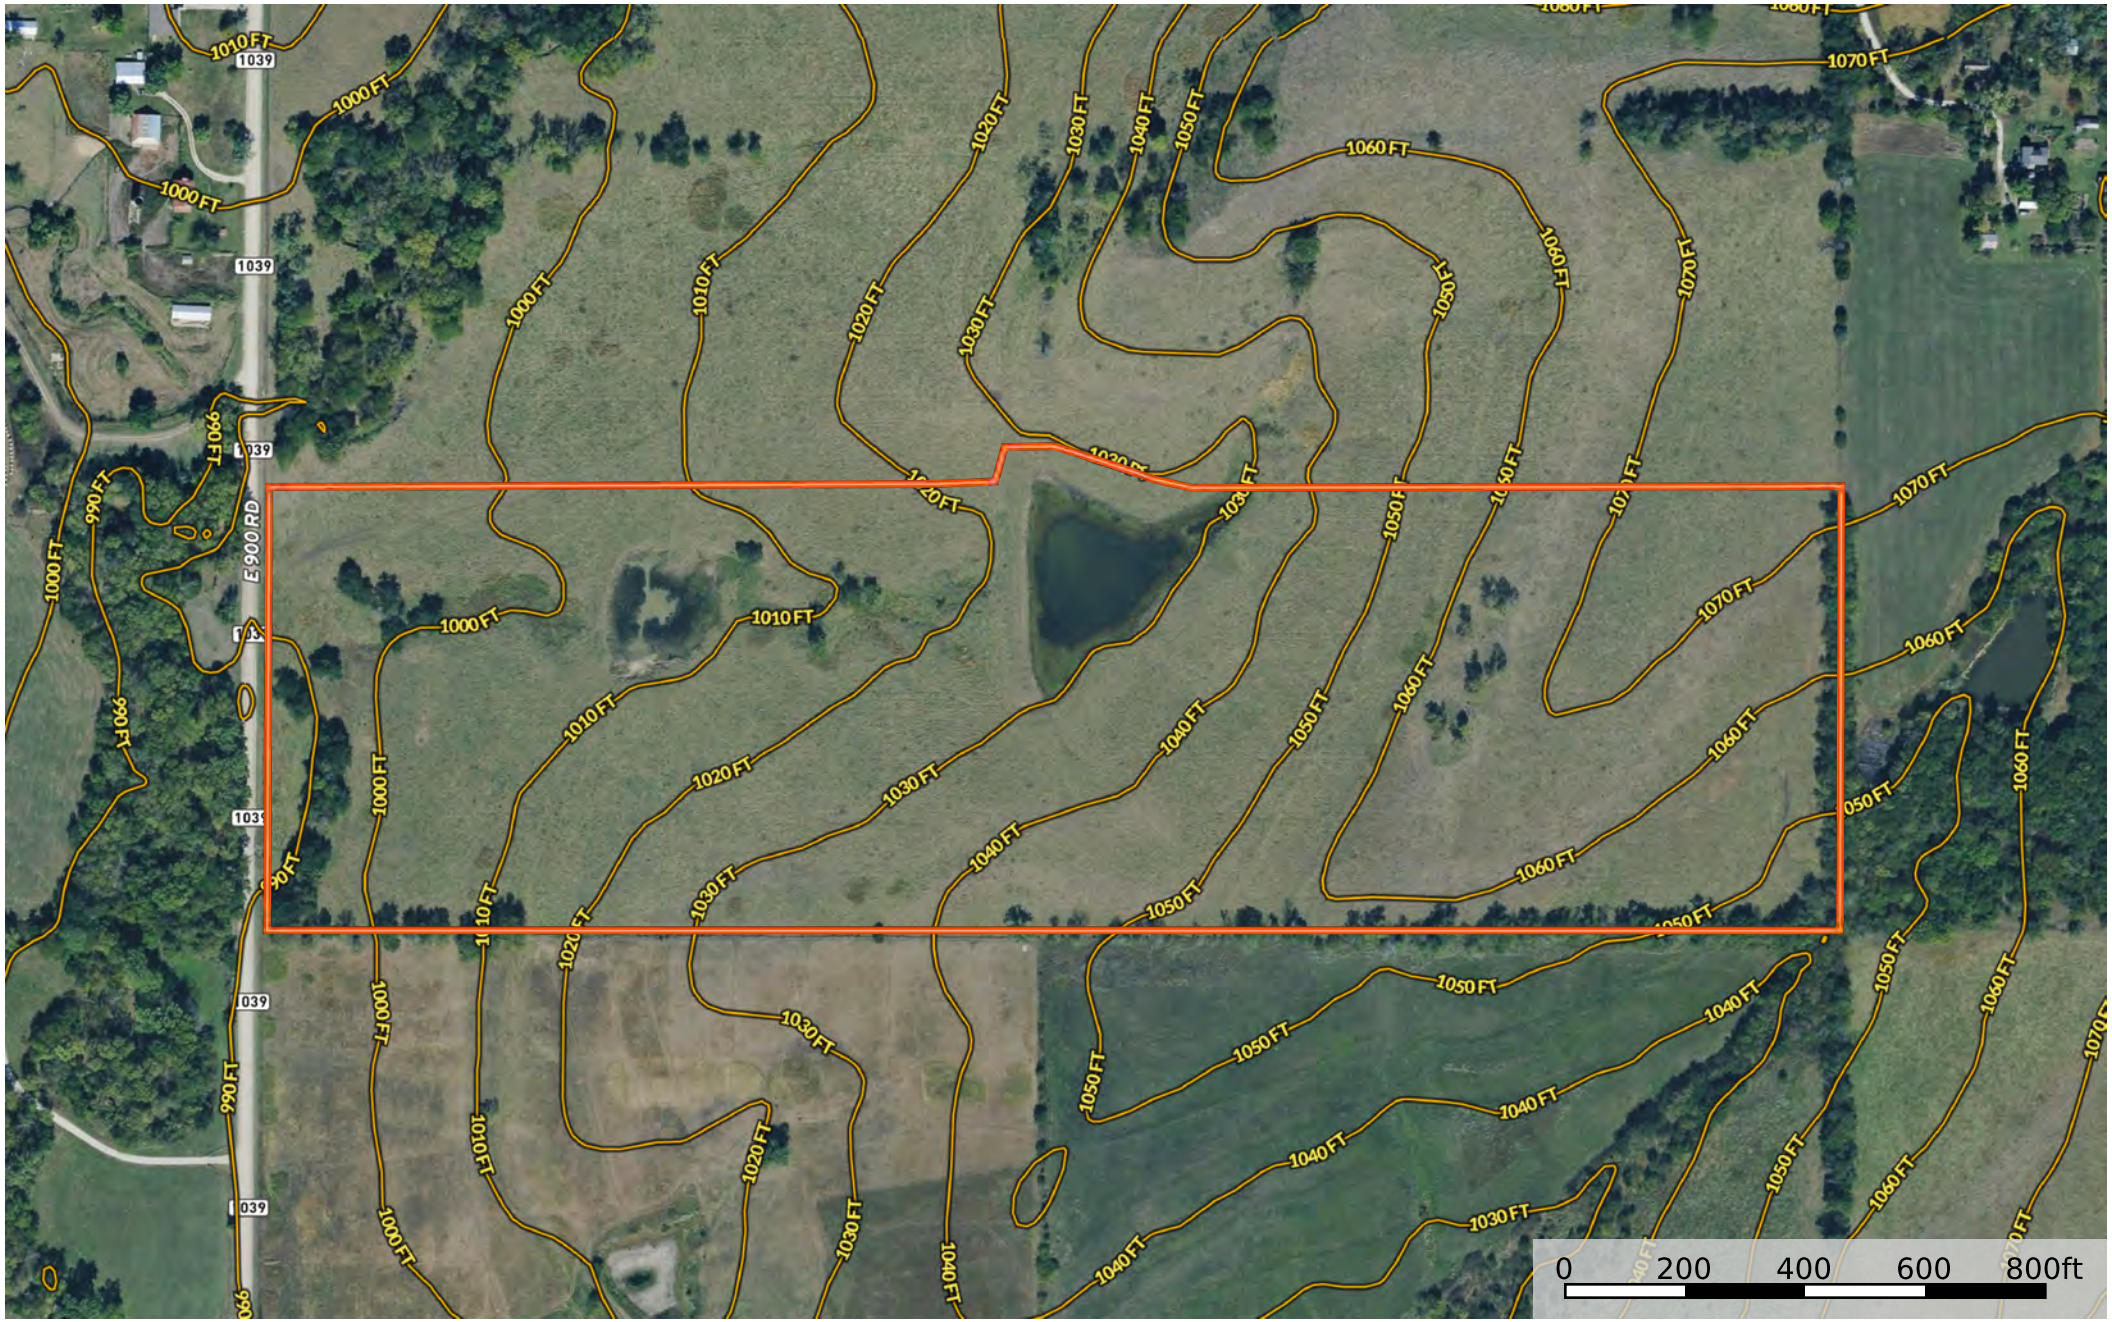

Willow Springs Reserve Parcel 6

Douglas County, Kansas, 45.34 AC +/-

 Boundary 2