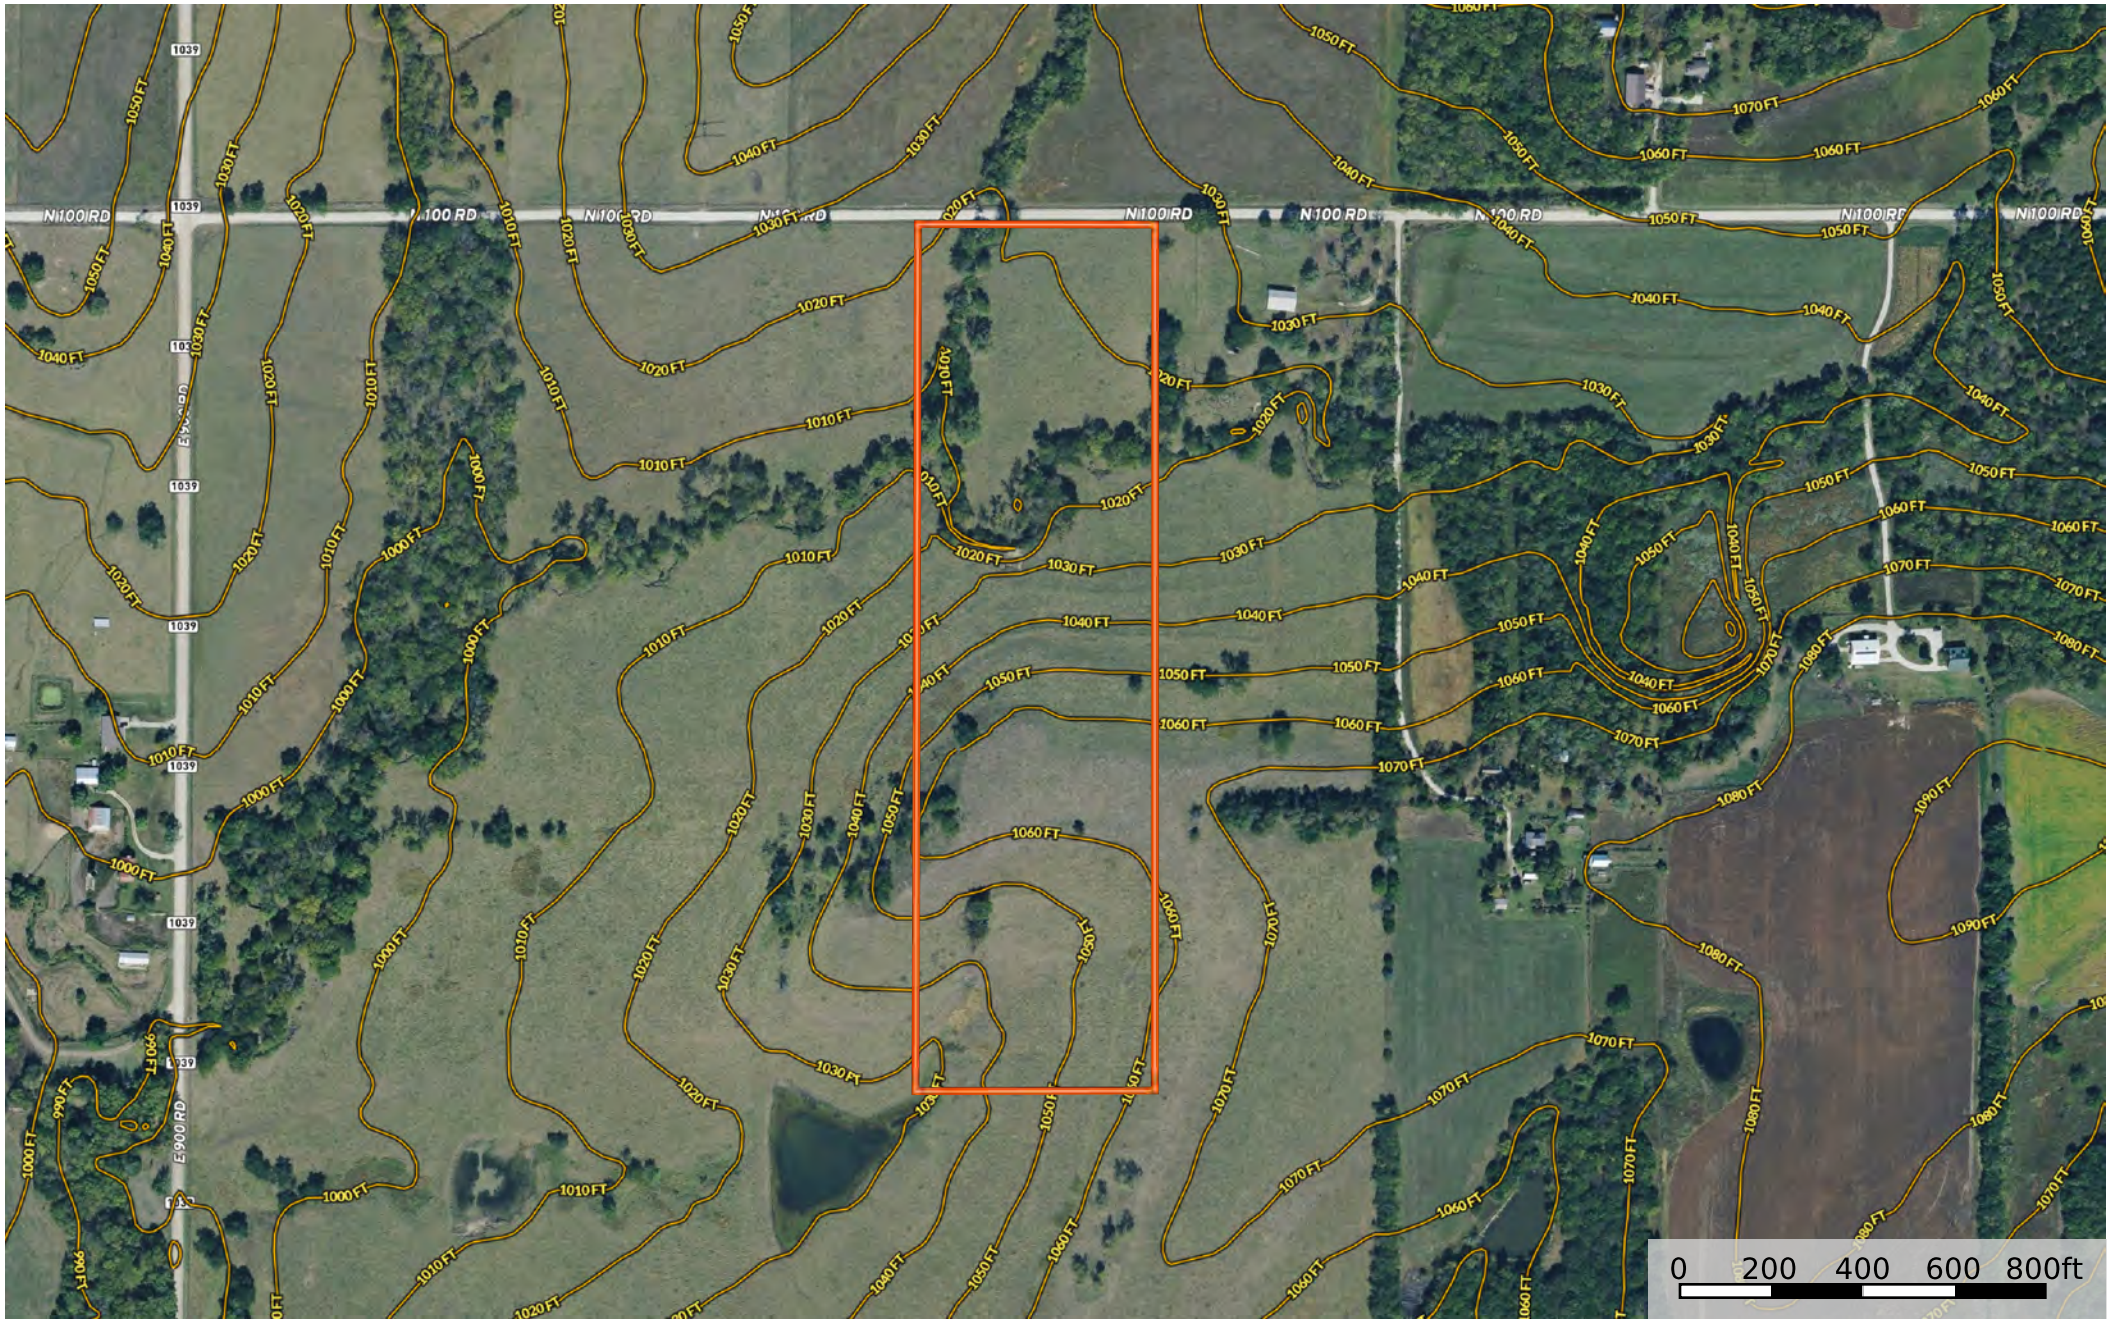

Willow Springs Reserve Parcel 4

Douglas County, Kansas, 23.15 AC +/-

Boundary