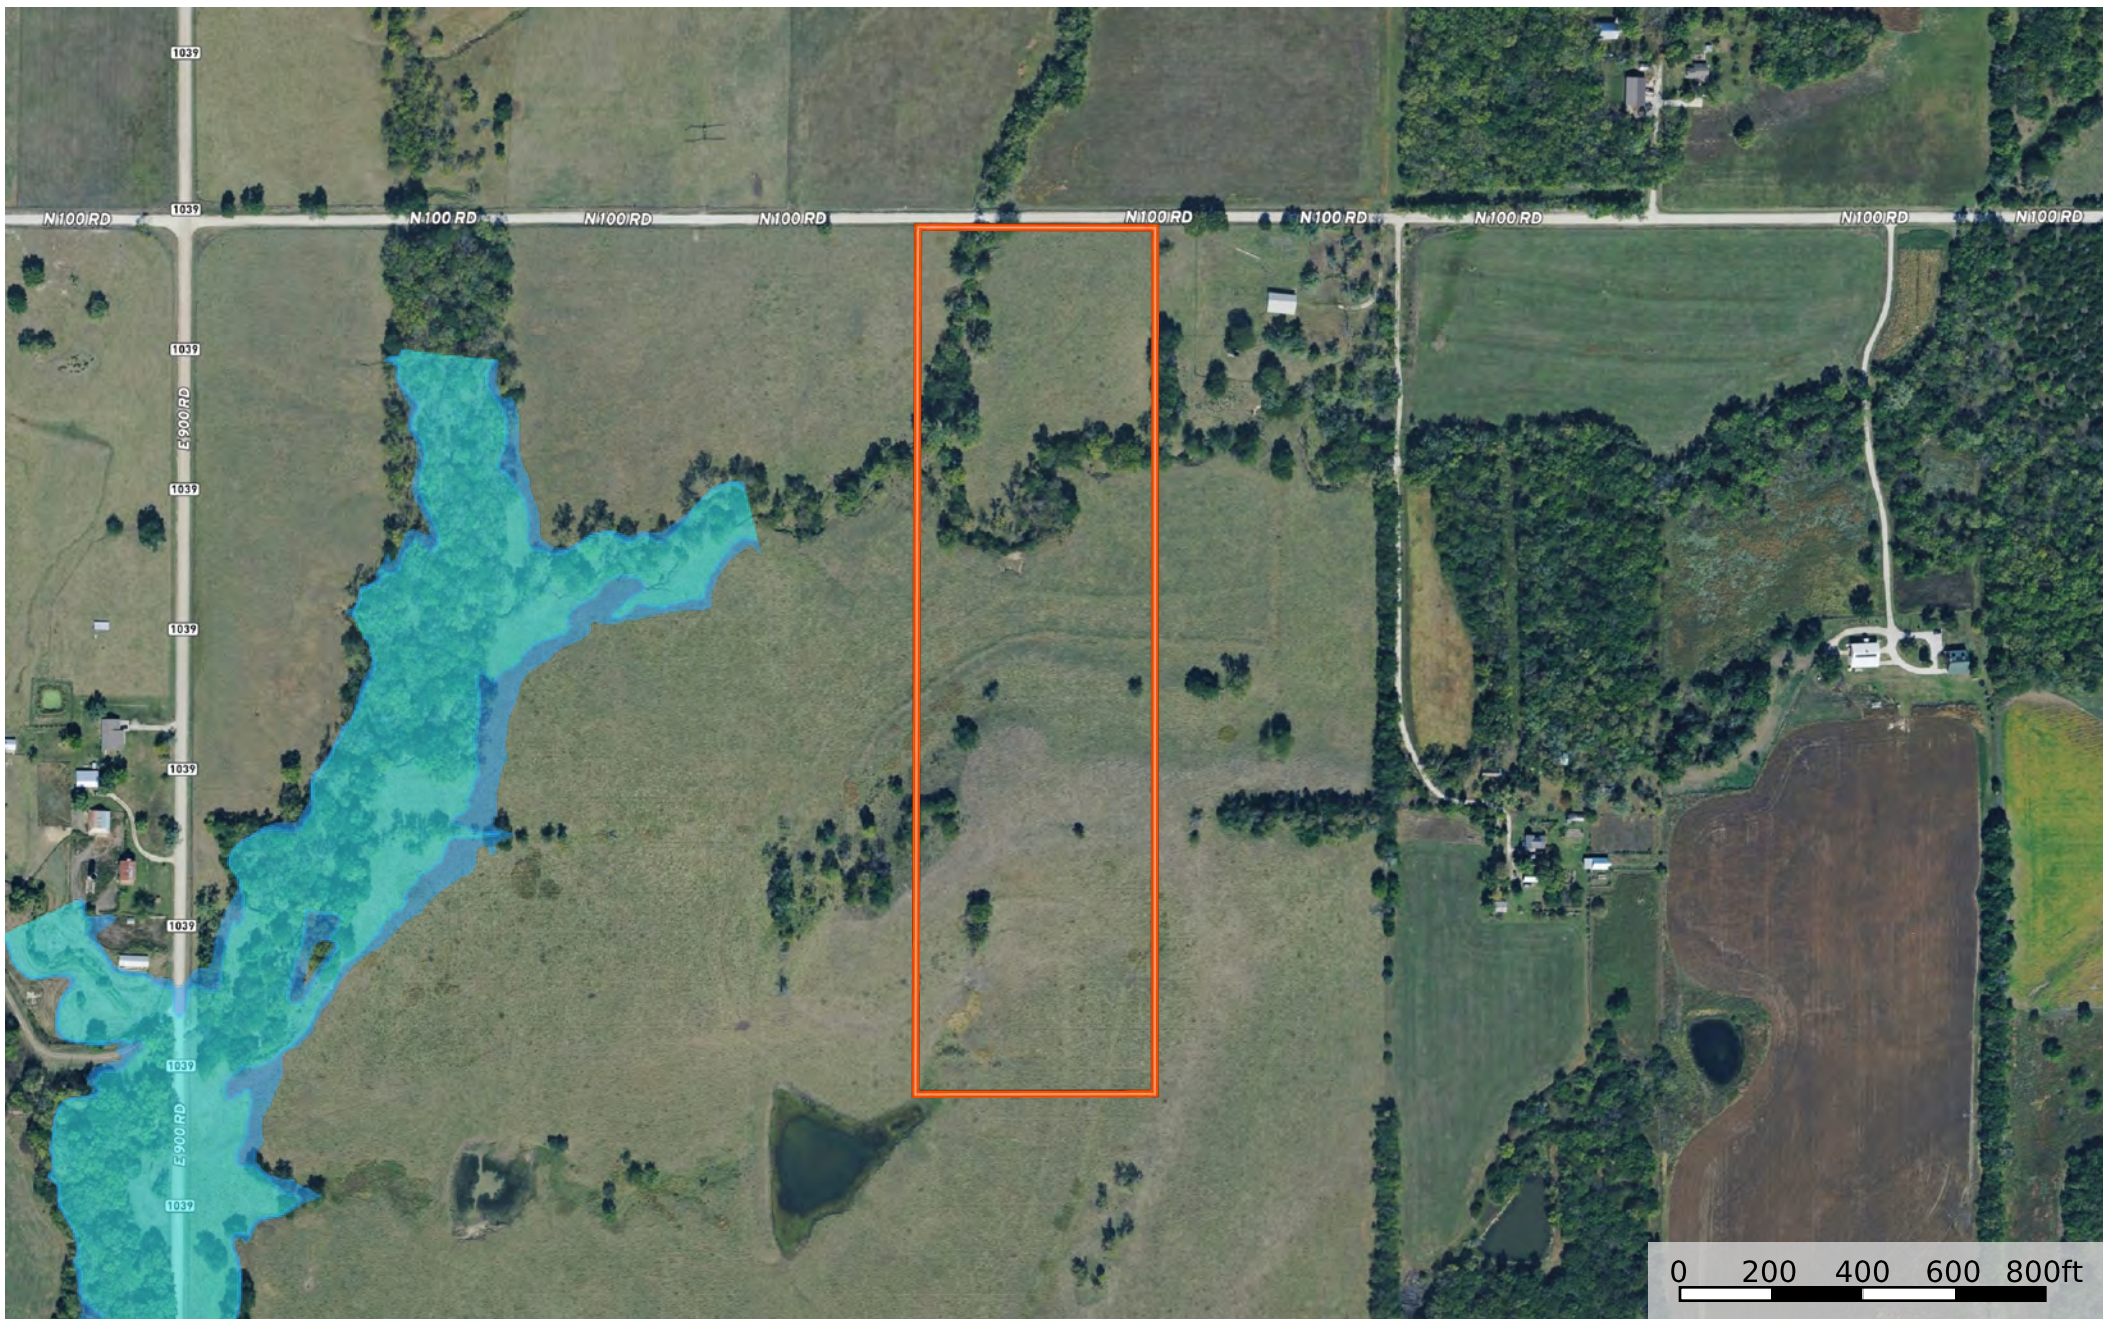

# Willow Springs Reserve Parcel 4

Douglas County, Kansas, 23.15 AC +/-

-  Boundary
-  100 Year Floodplain
-  500 Year Floodplain
-  Floodway
-  Special
-  Unmapped/ Not Included