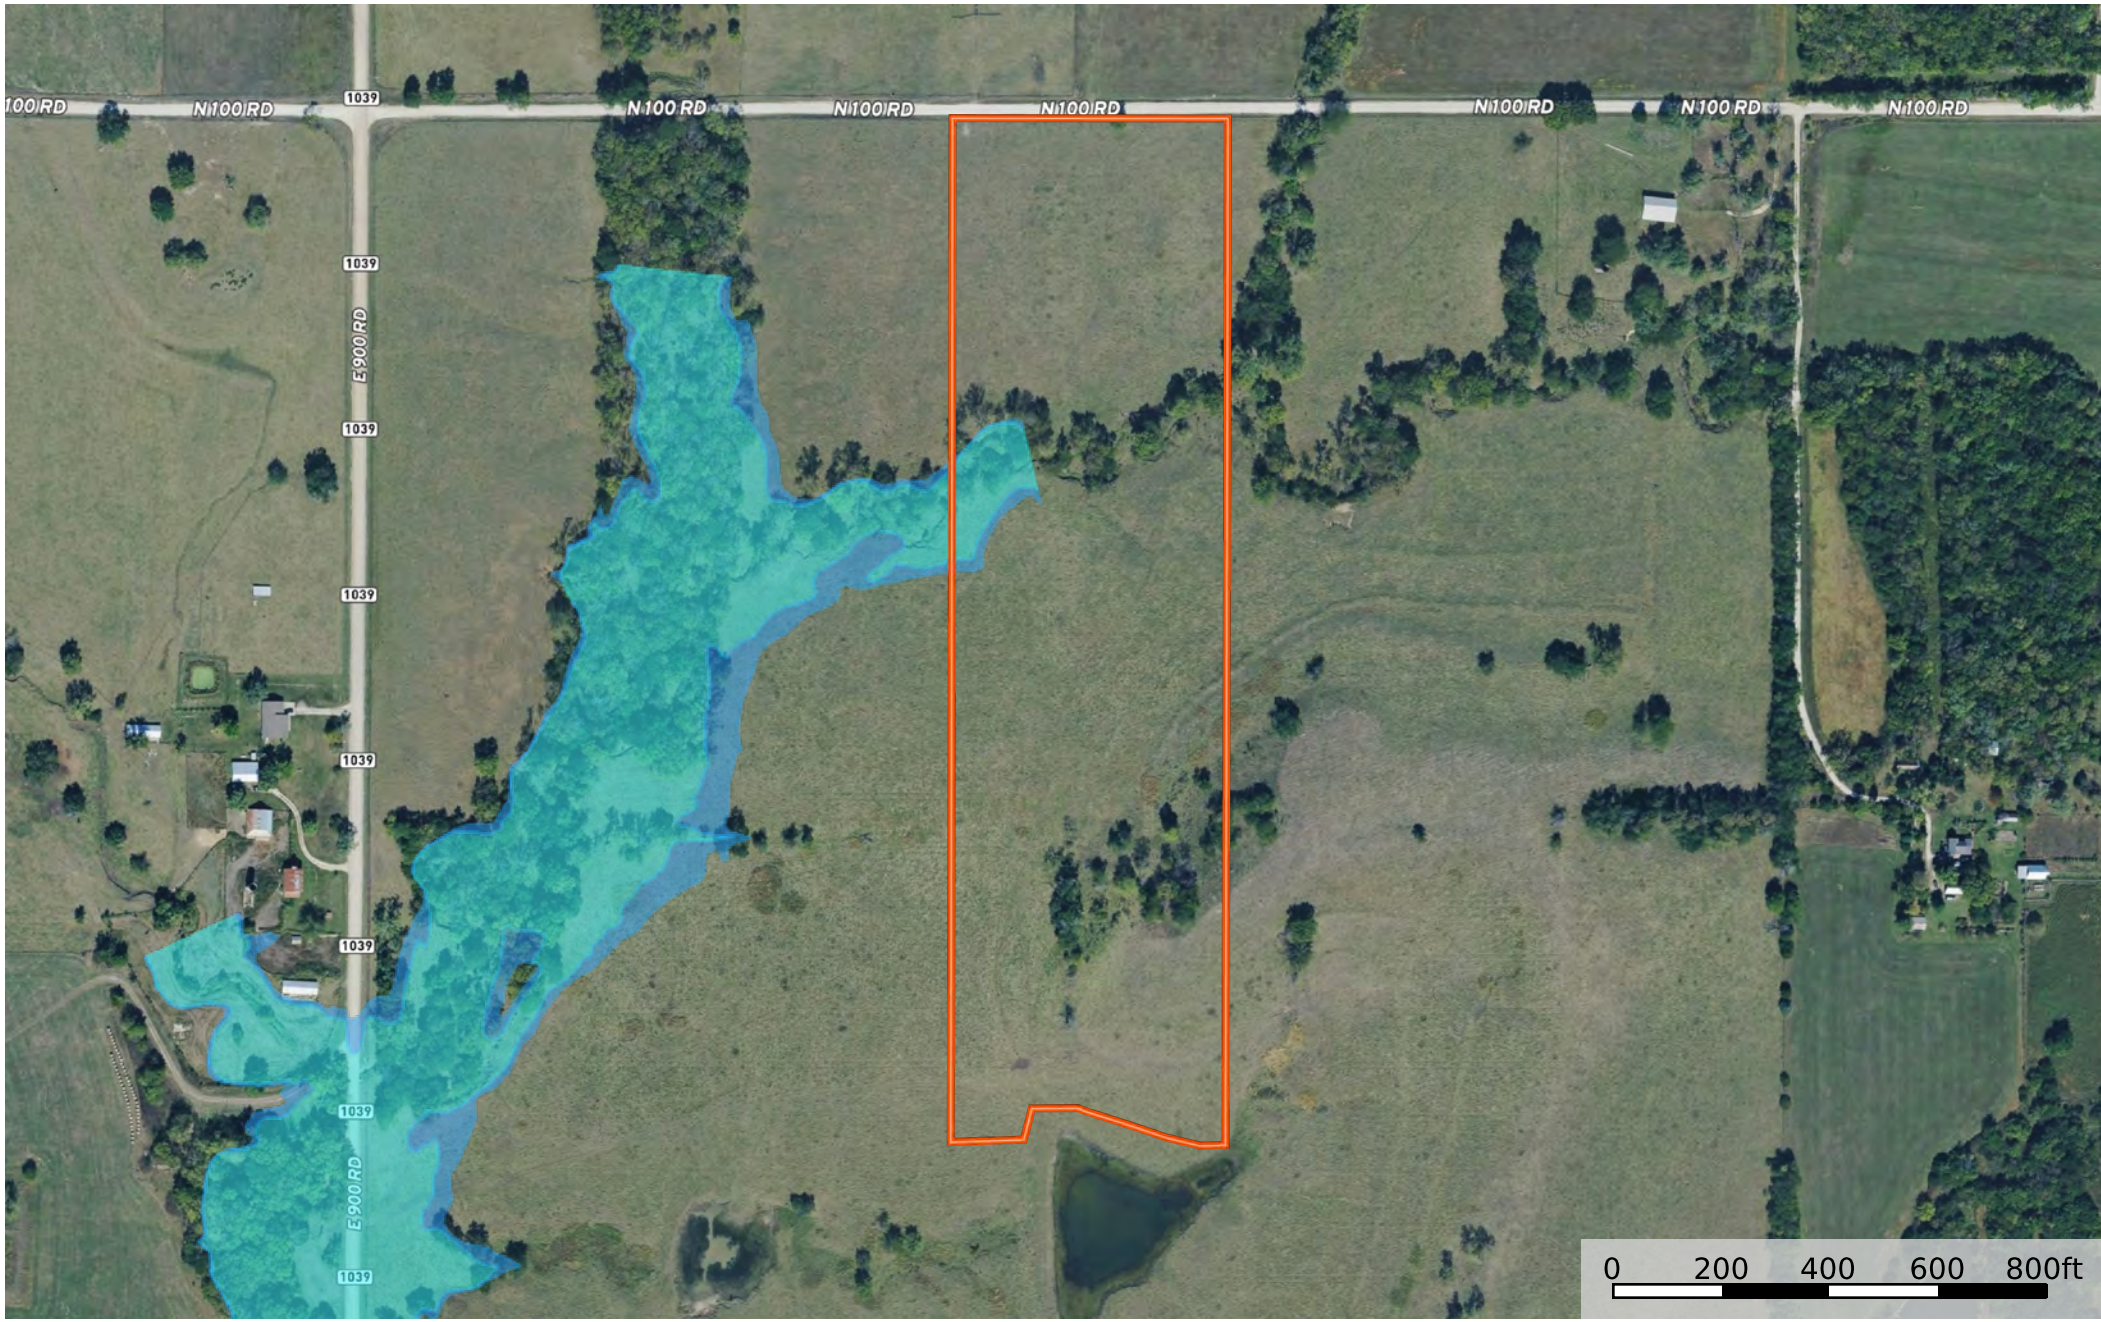

Willow Springs Reserve Parcel 3

Douglas County, Kansas, 22.8 AC +/-

- Boundary
- 100 Year Floodplain
- 500 Year Floodplain
- Floodway
- Special
- Unmapped/ Not Included