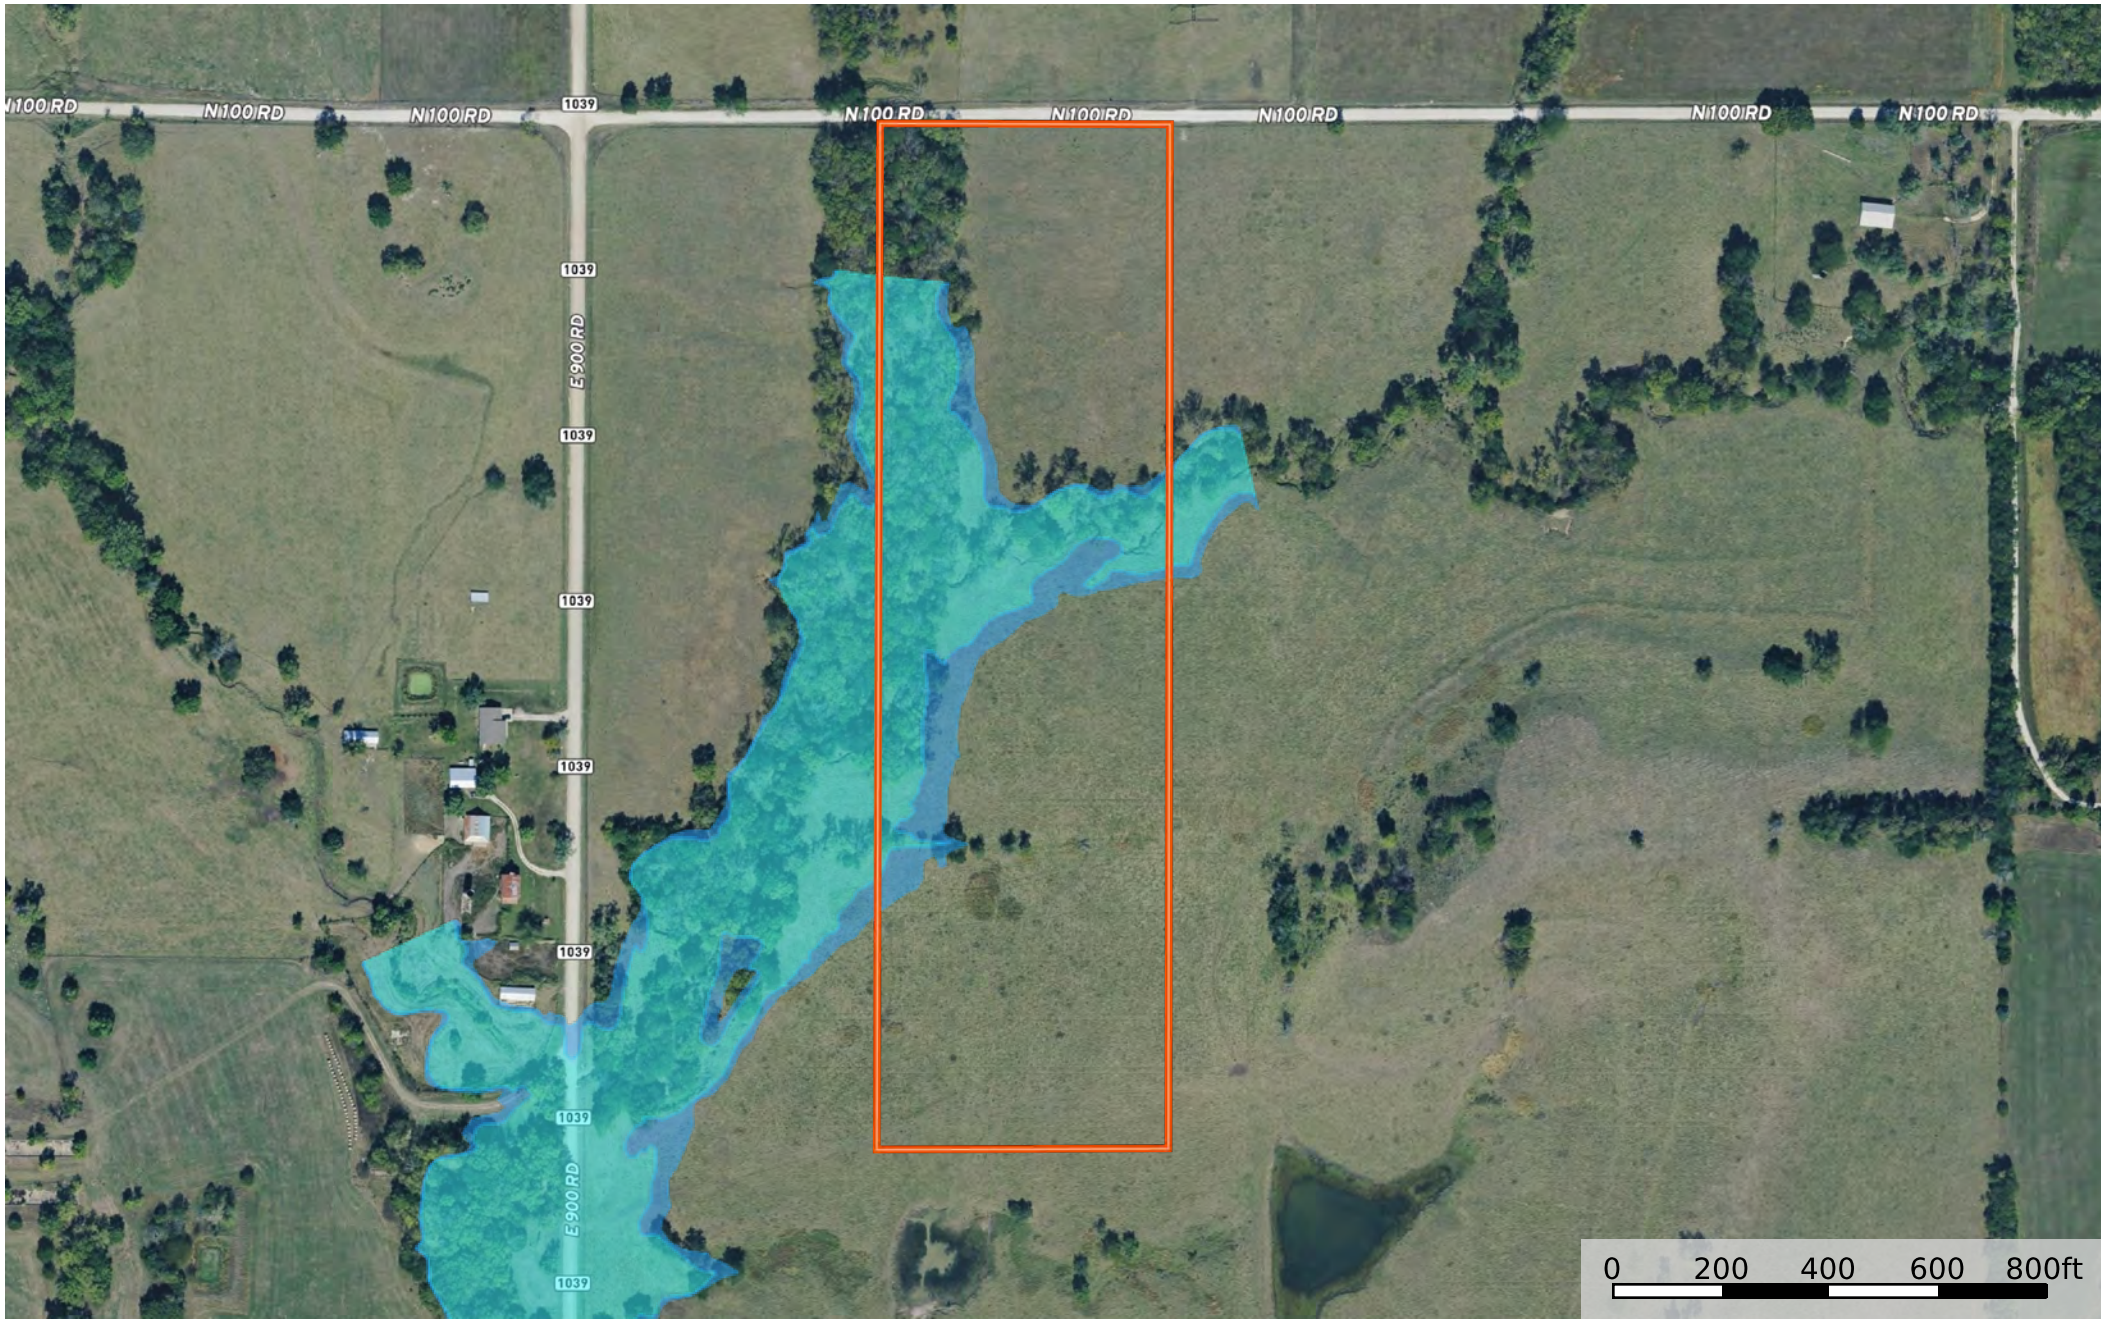

Willow Springs Reserve Parcel 2

Douglas County, Kansas, 23.15 AC +/-

- Boundary
- 100 Year Floodplain
- 500 Year Floodplain
- Floodway
- Special
- Unmapped/ Not Included