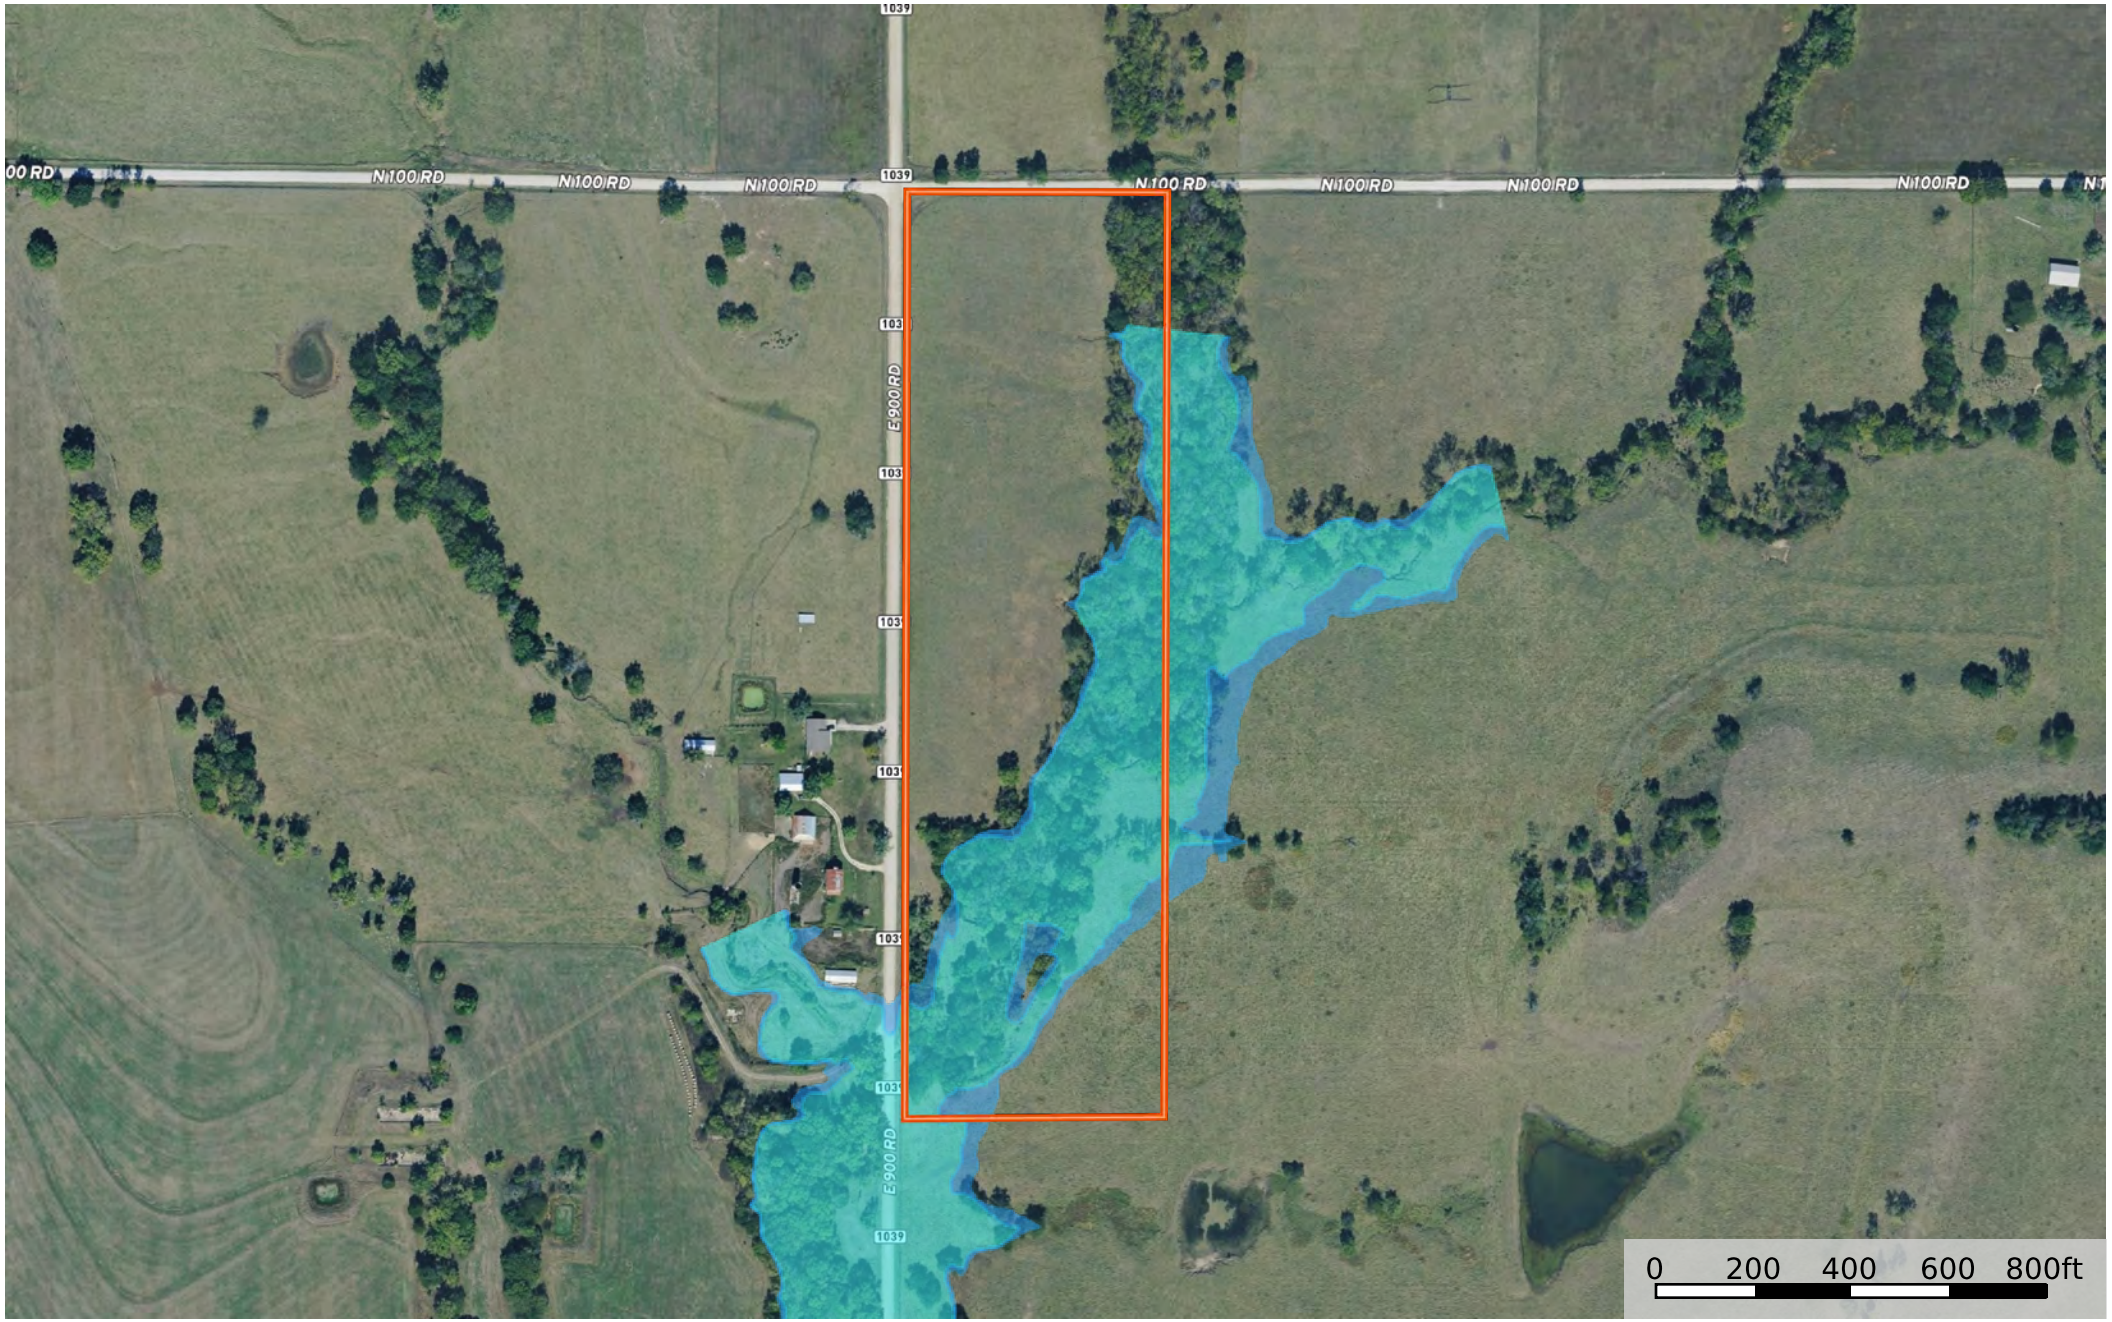

Willow Springs Reserve Parcel 1

Douglas County, Kansas, 23.15 AC +/-

- Boundary
- 100 Year Floodplain
- 500 Year Floodplain
- Floodway
- Special
- Unmapped/ Not Included