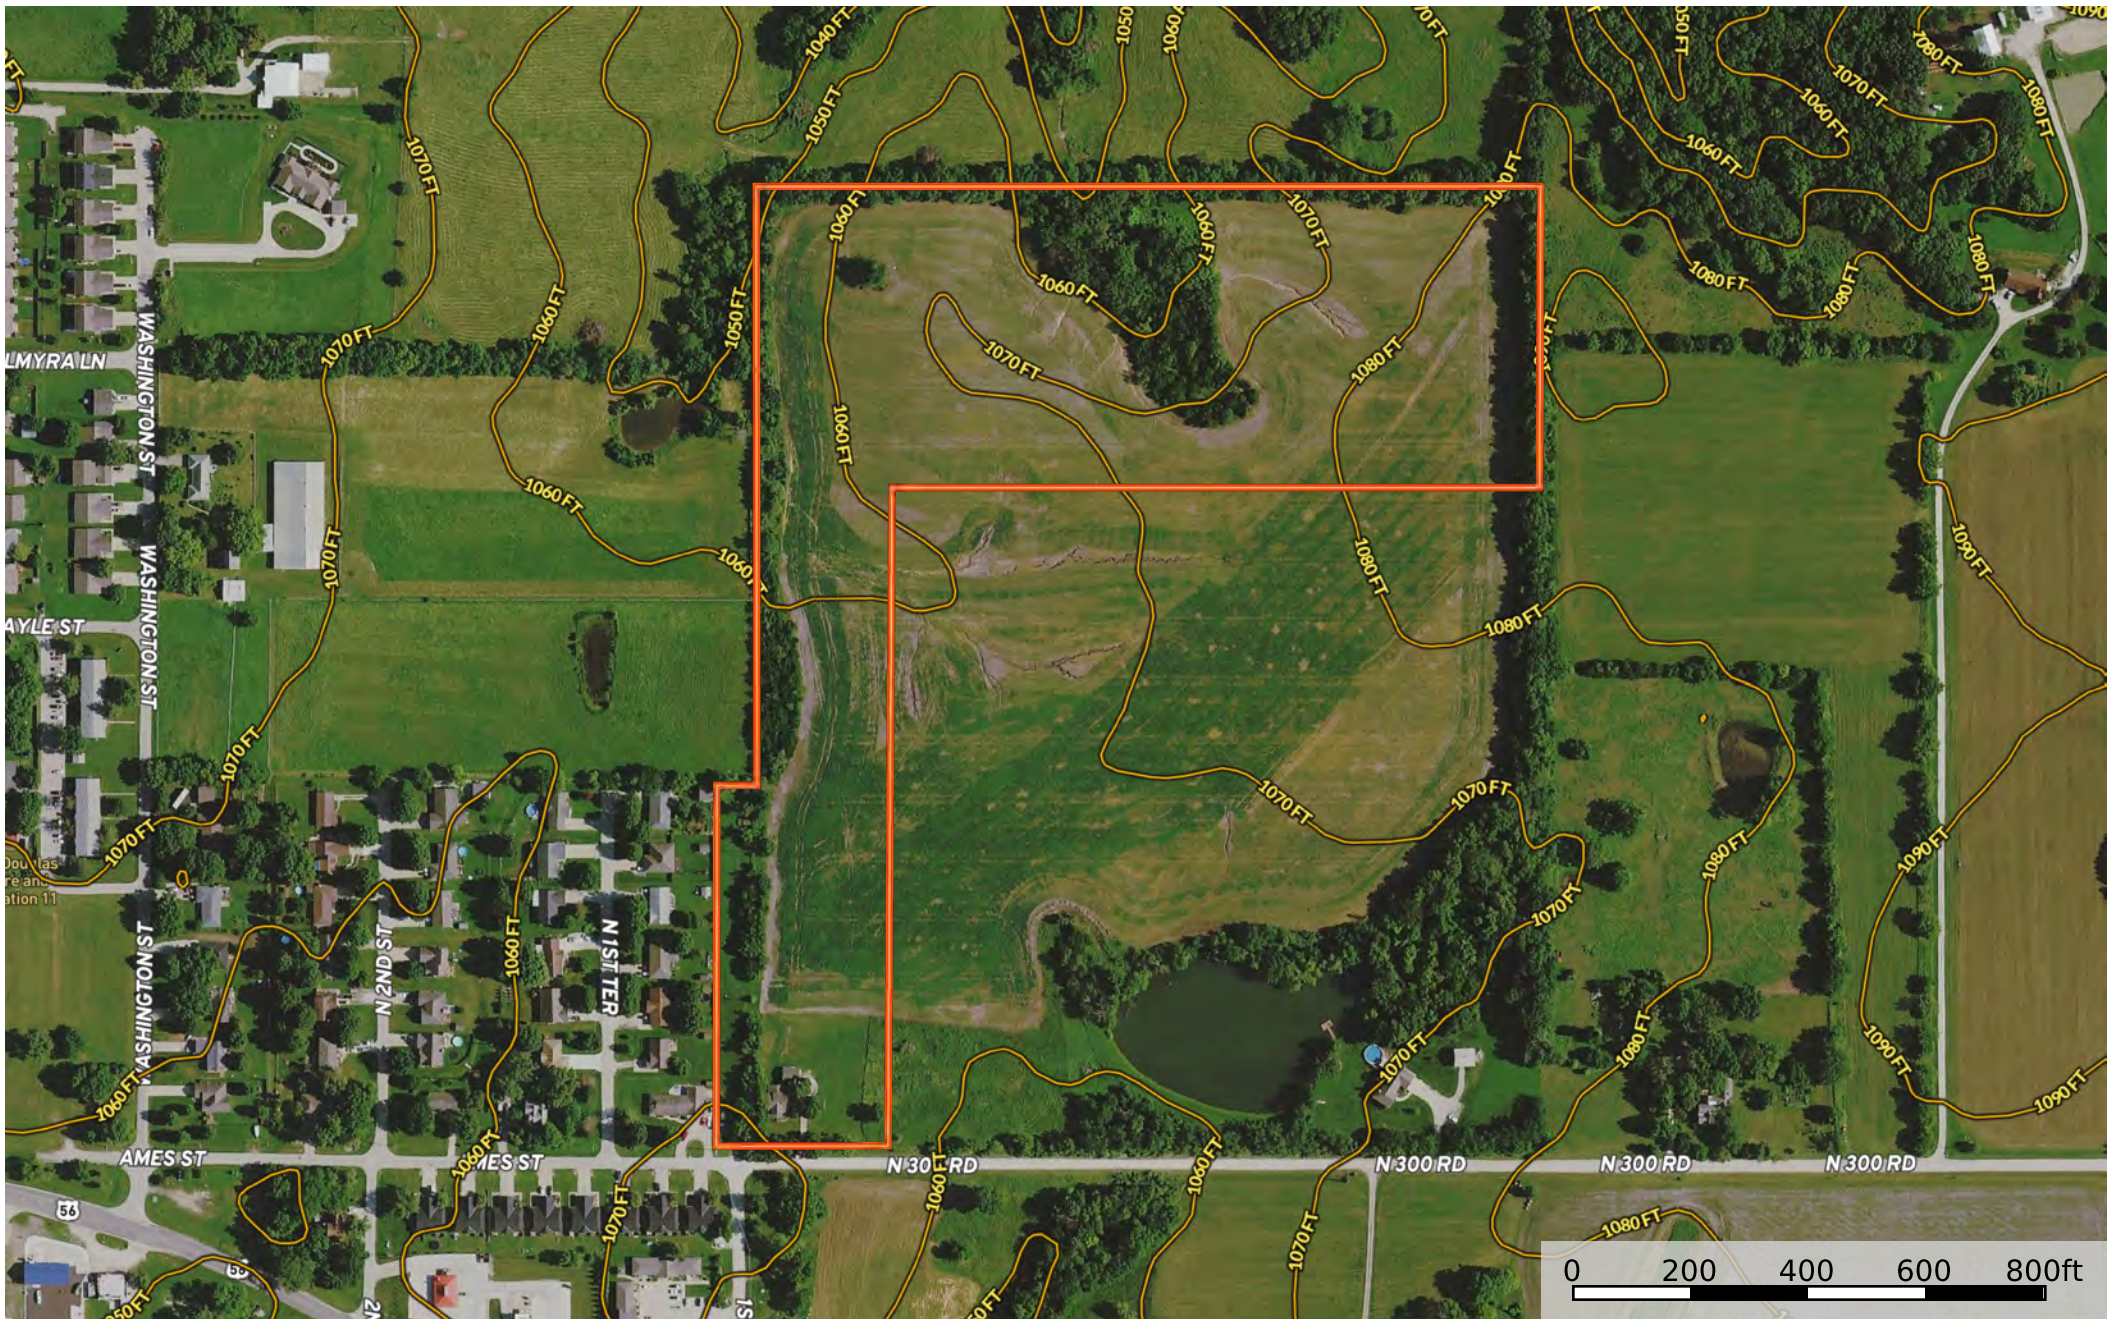

Baldwin City Acres - Parcel 1 Douglas County, Kansas, 23.44 AC +/-

 Boundary 1