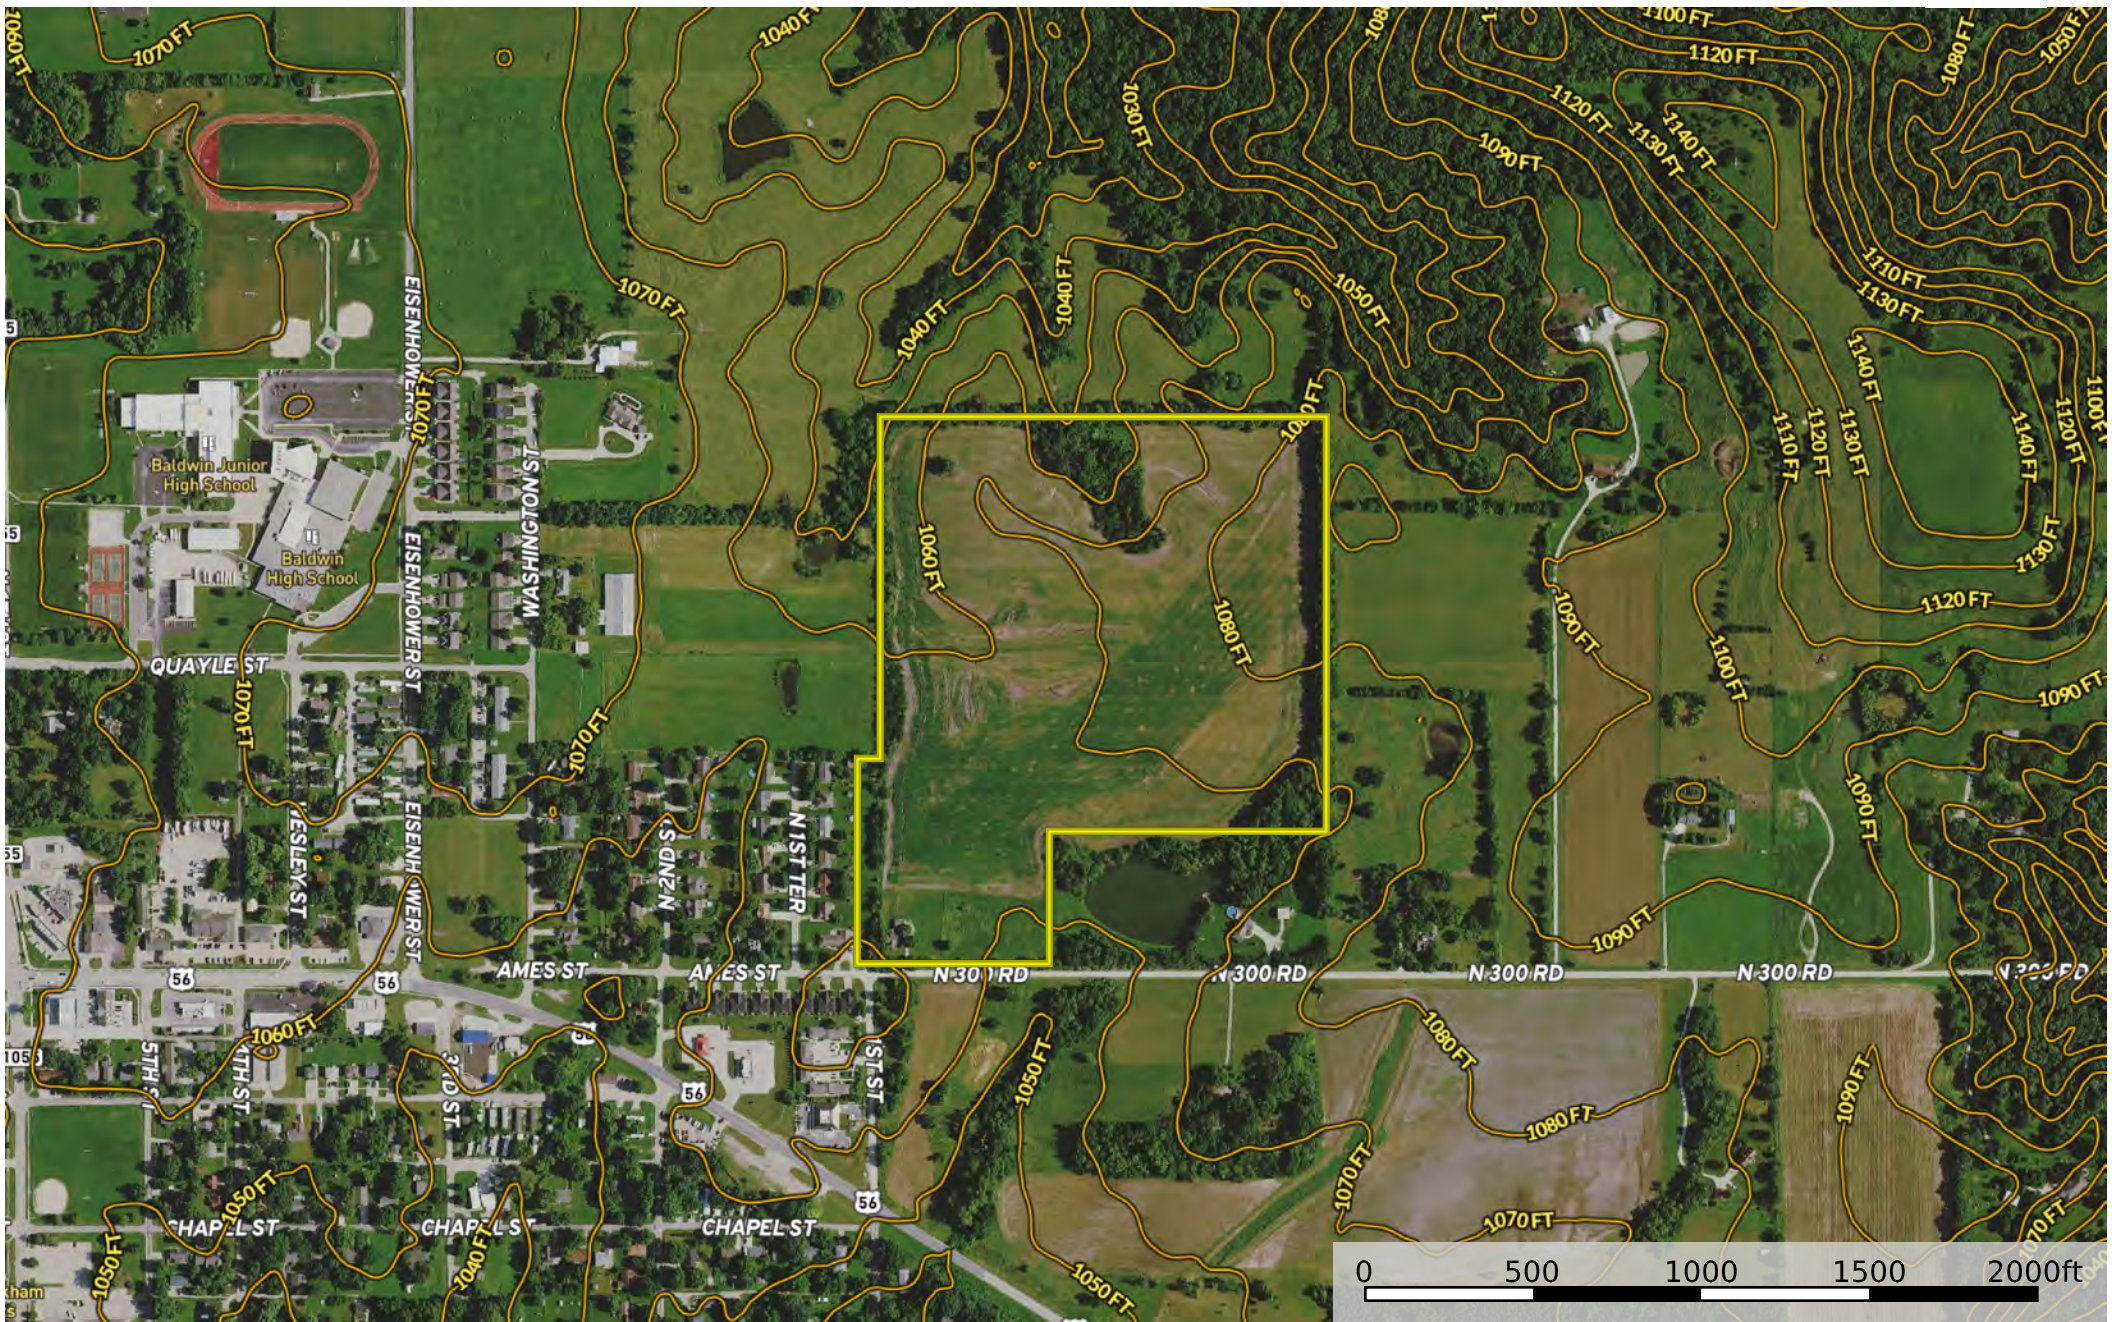

Baldwin 43

Douglas County, Kansas, 43 AC +/-

Boundary 1