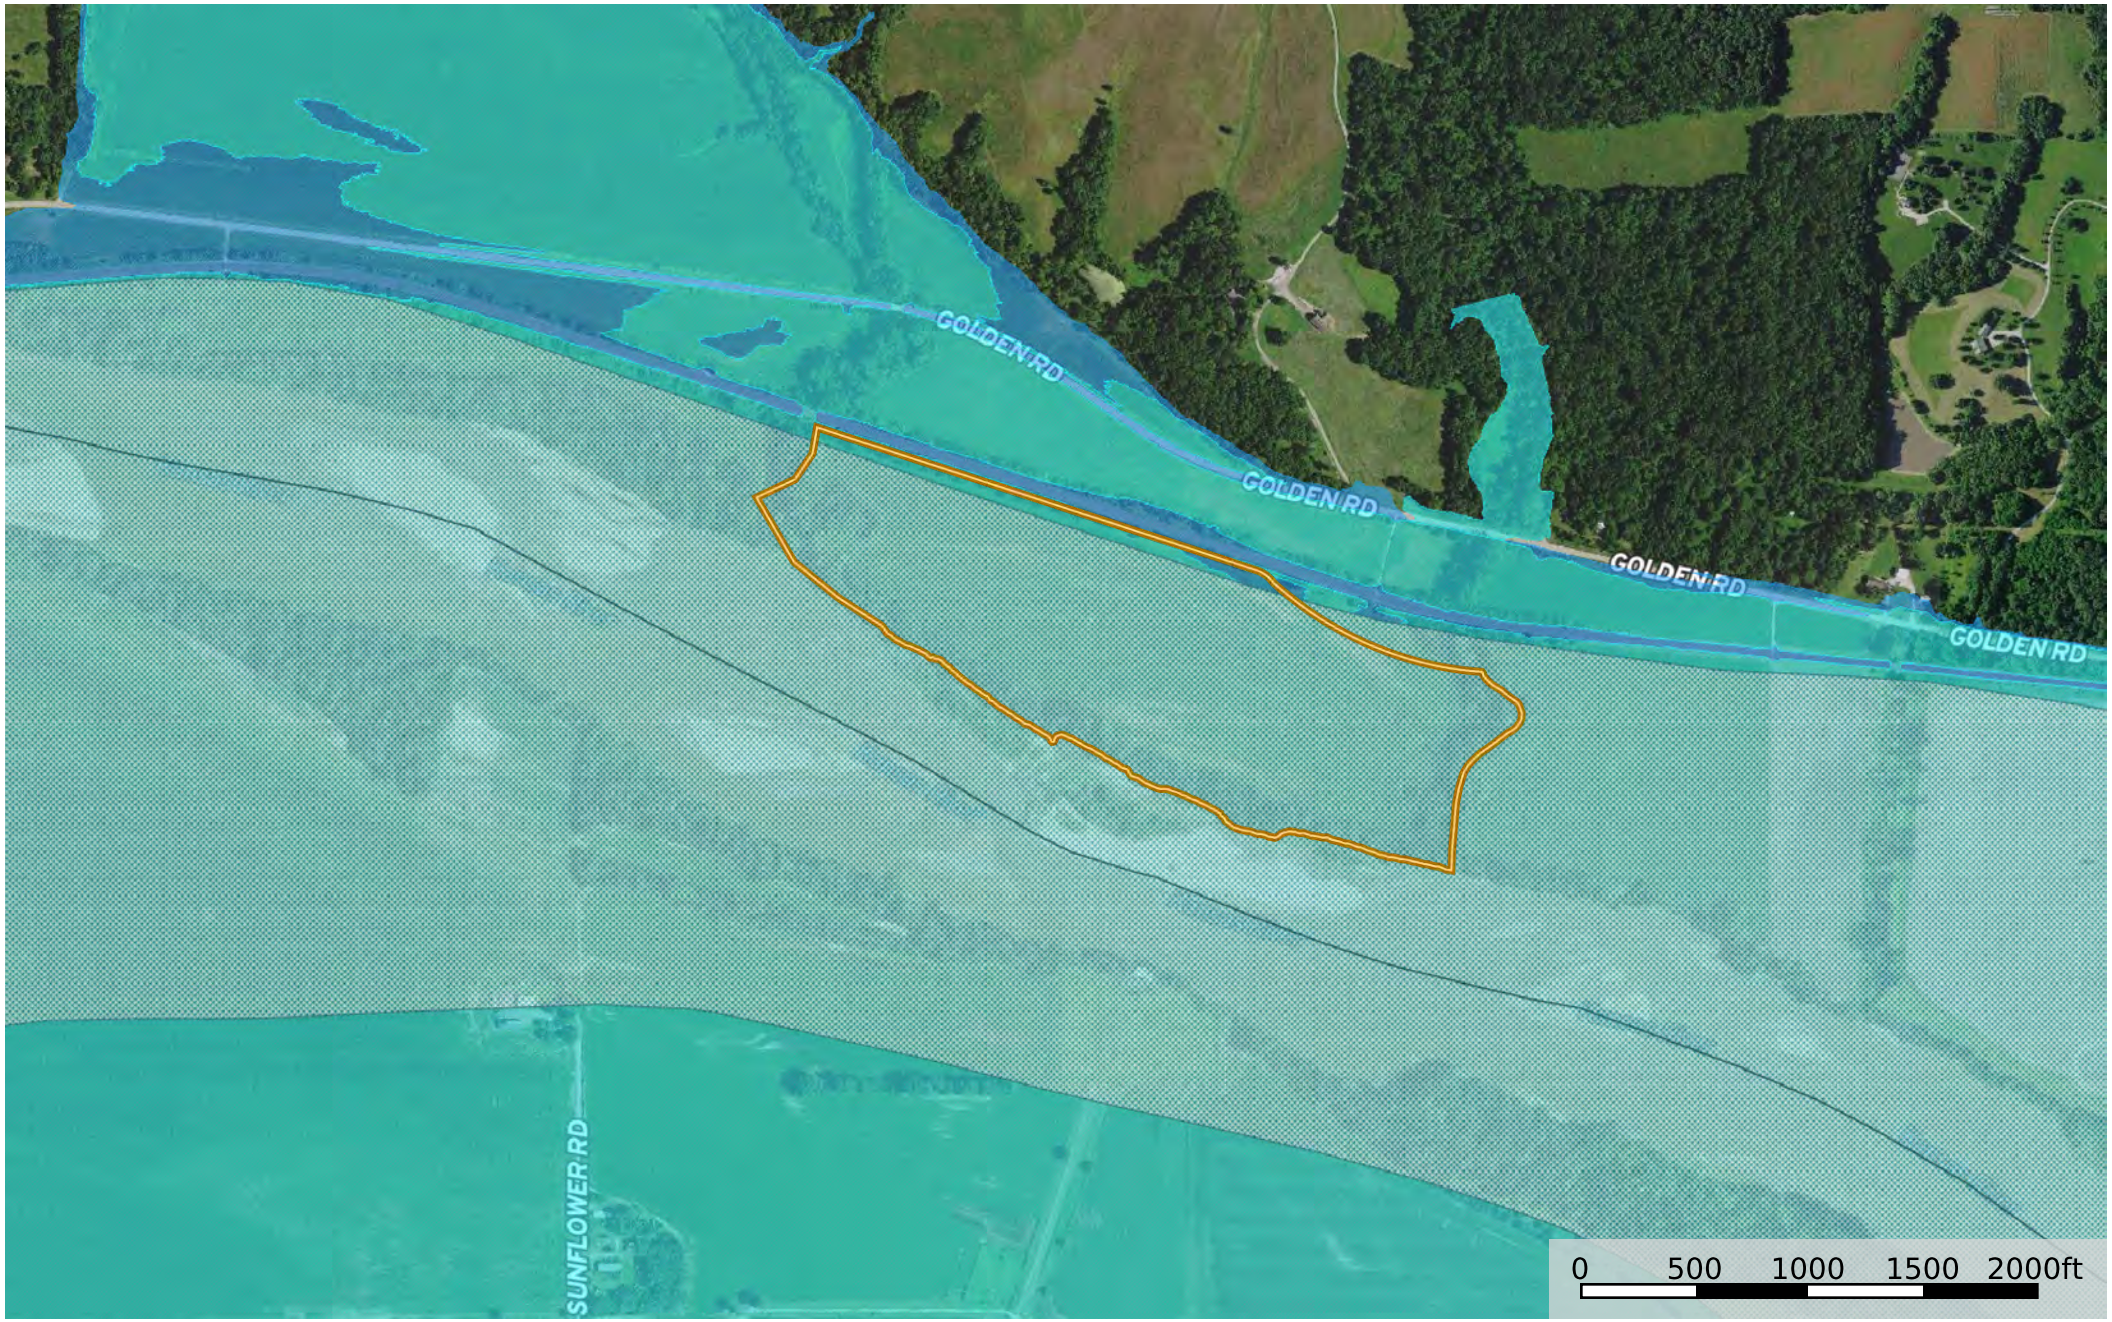

River Bottom Farm & Rec 5

Leavenworth County, Kansas, 65 AC +/-

- Boundary 3
- 100 Year Floodplain
- 500 Year Floodplain
- Floodway
- Special
- Unmapped/ Not Included