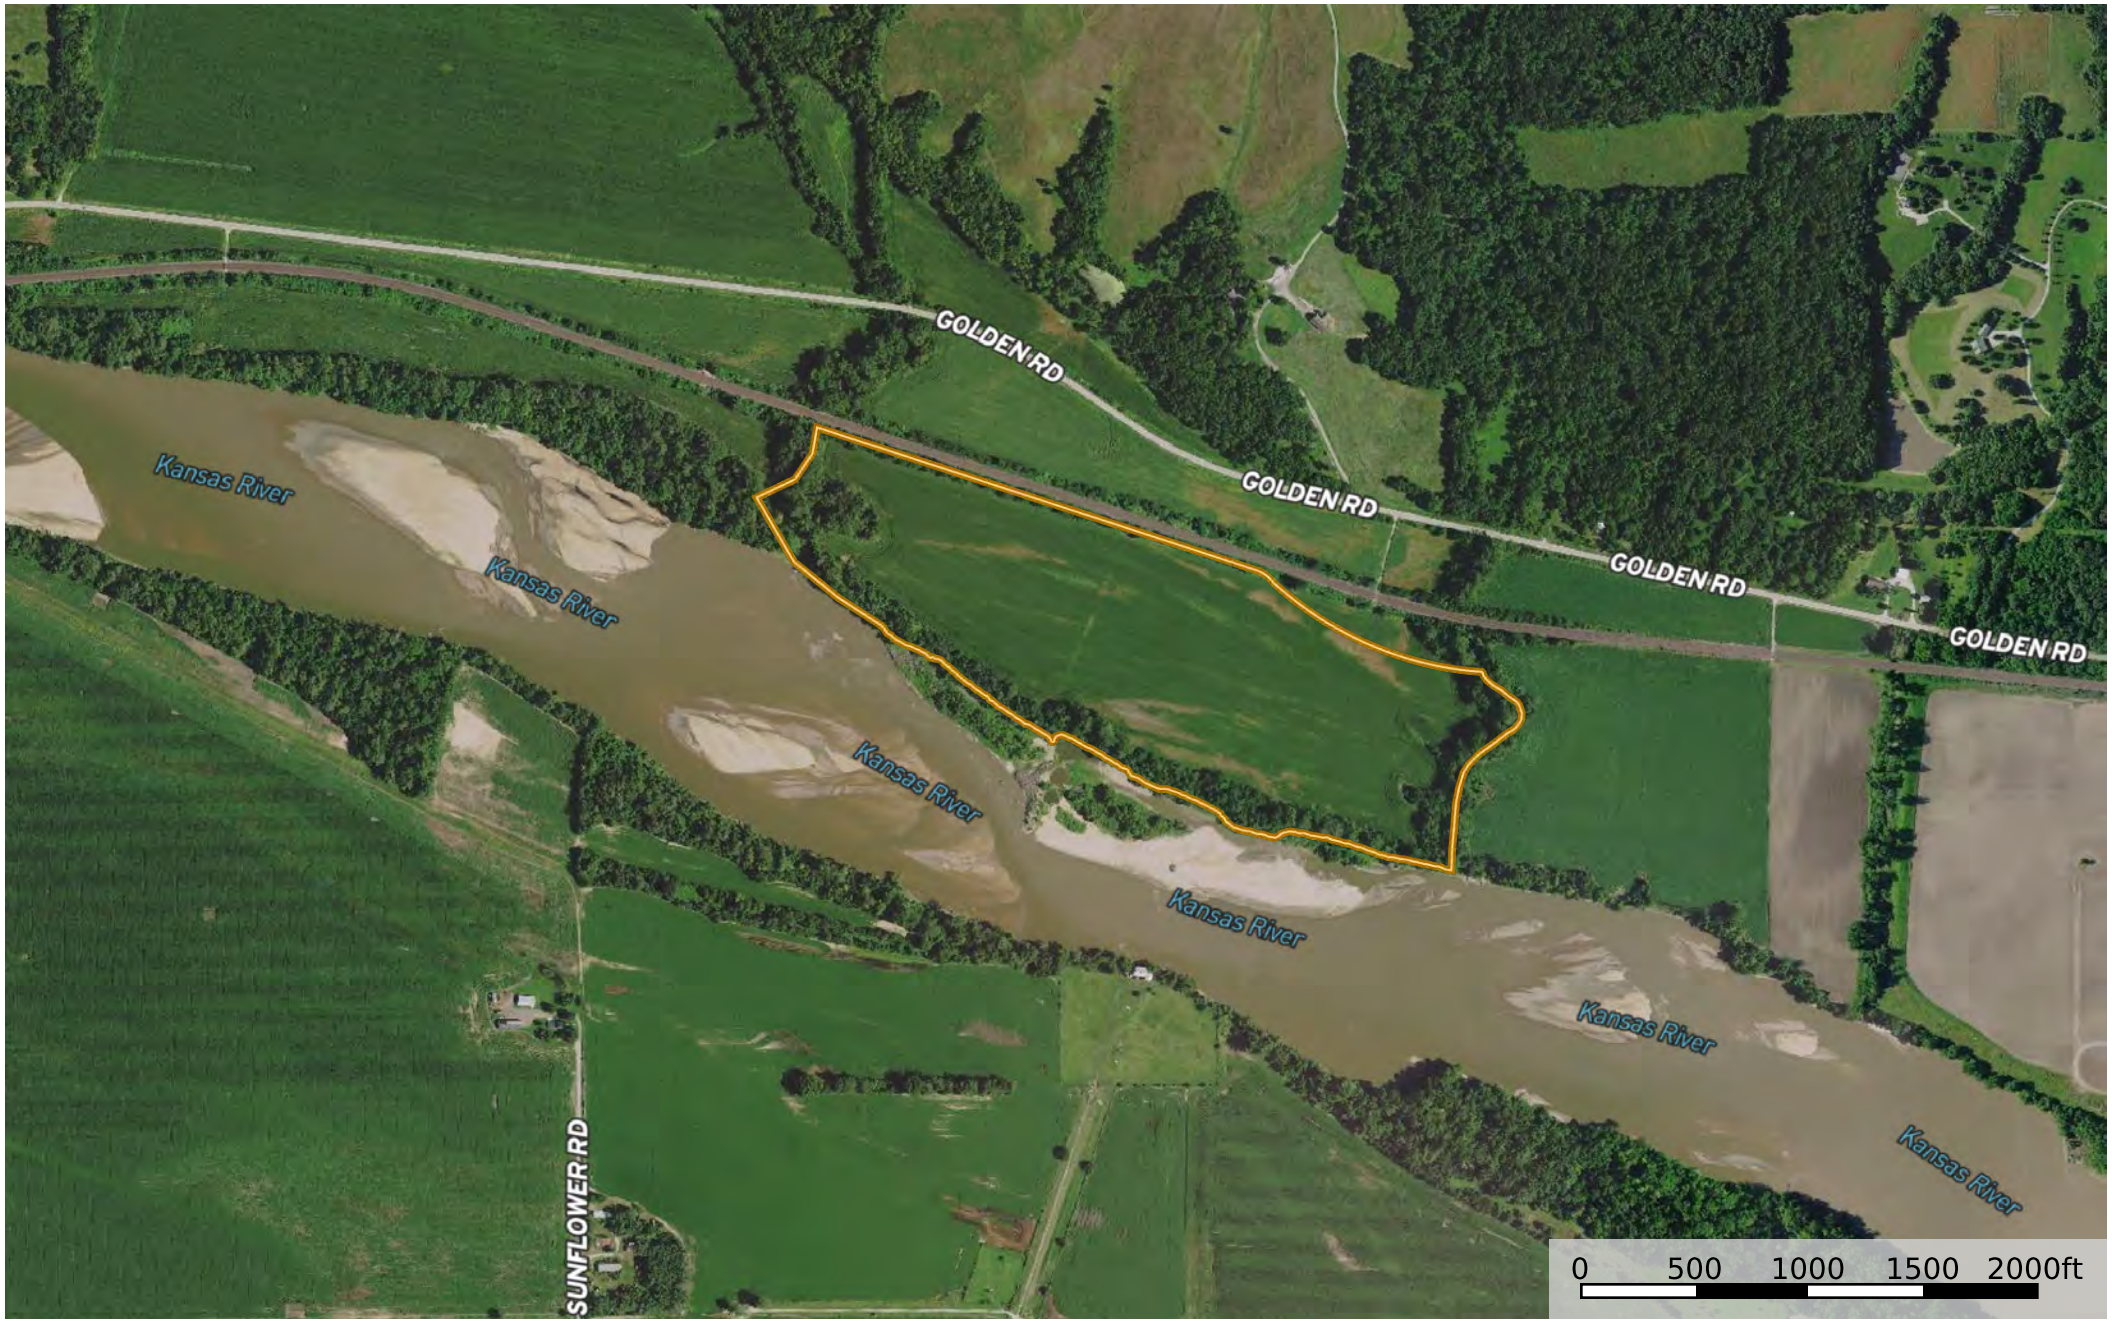

River Bottom Farm & Rec 5
Leavenworth County, Kansas, 65 AC +/-

 Boundary 3