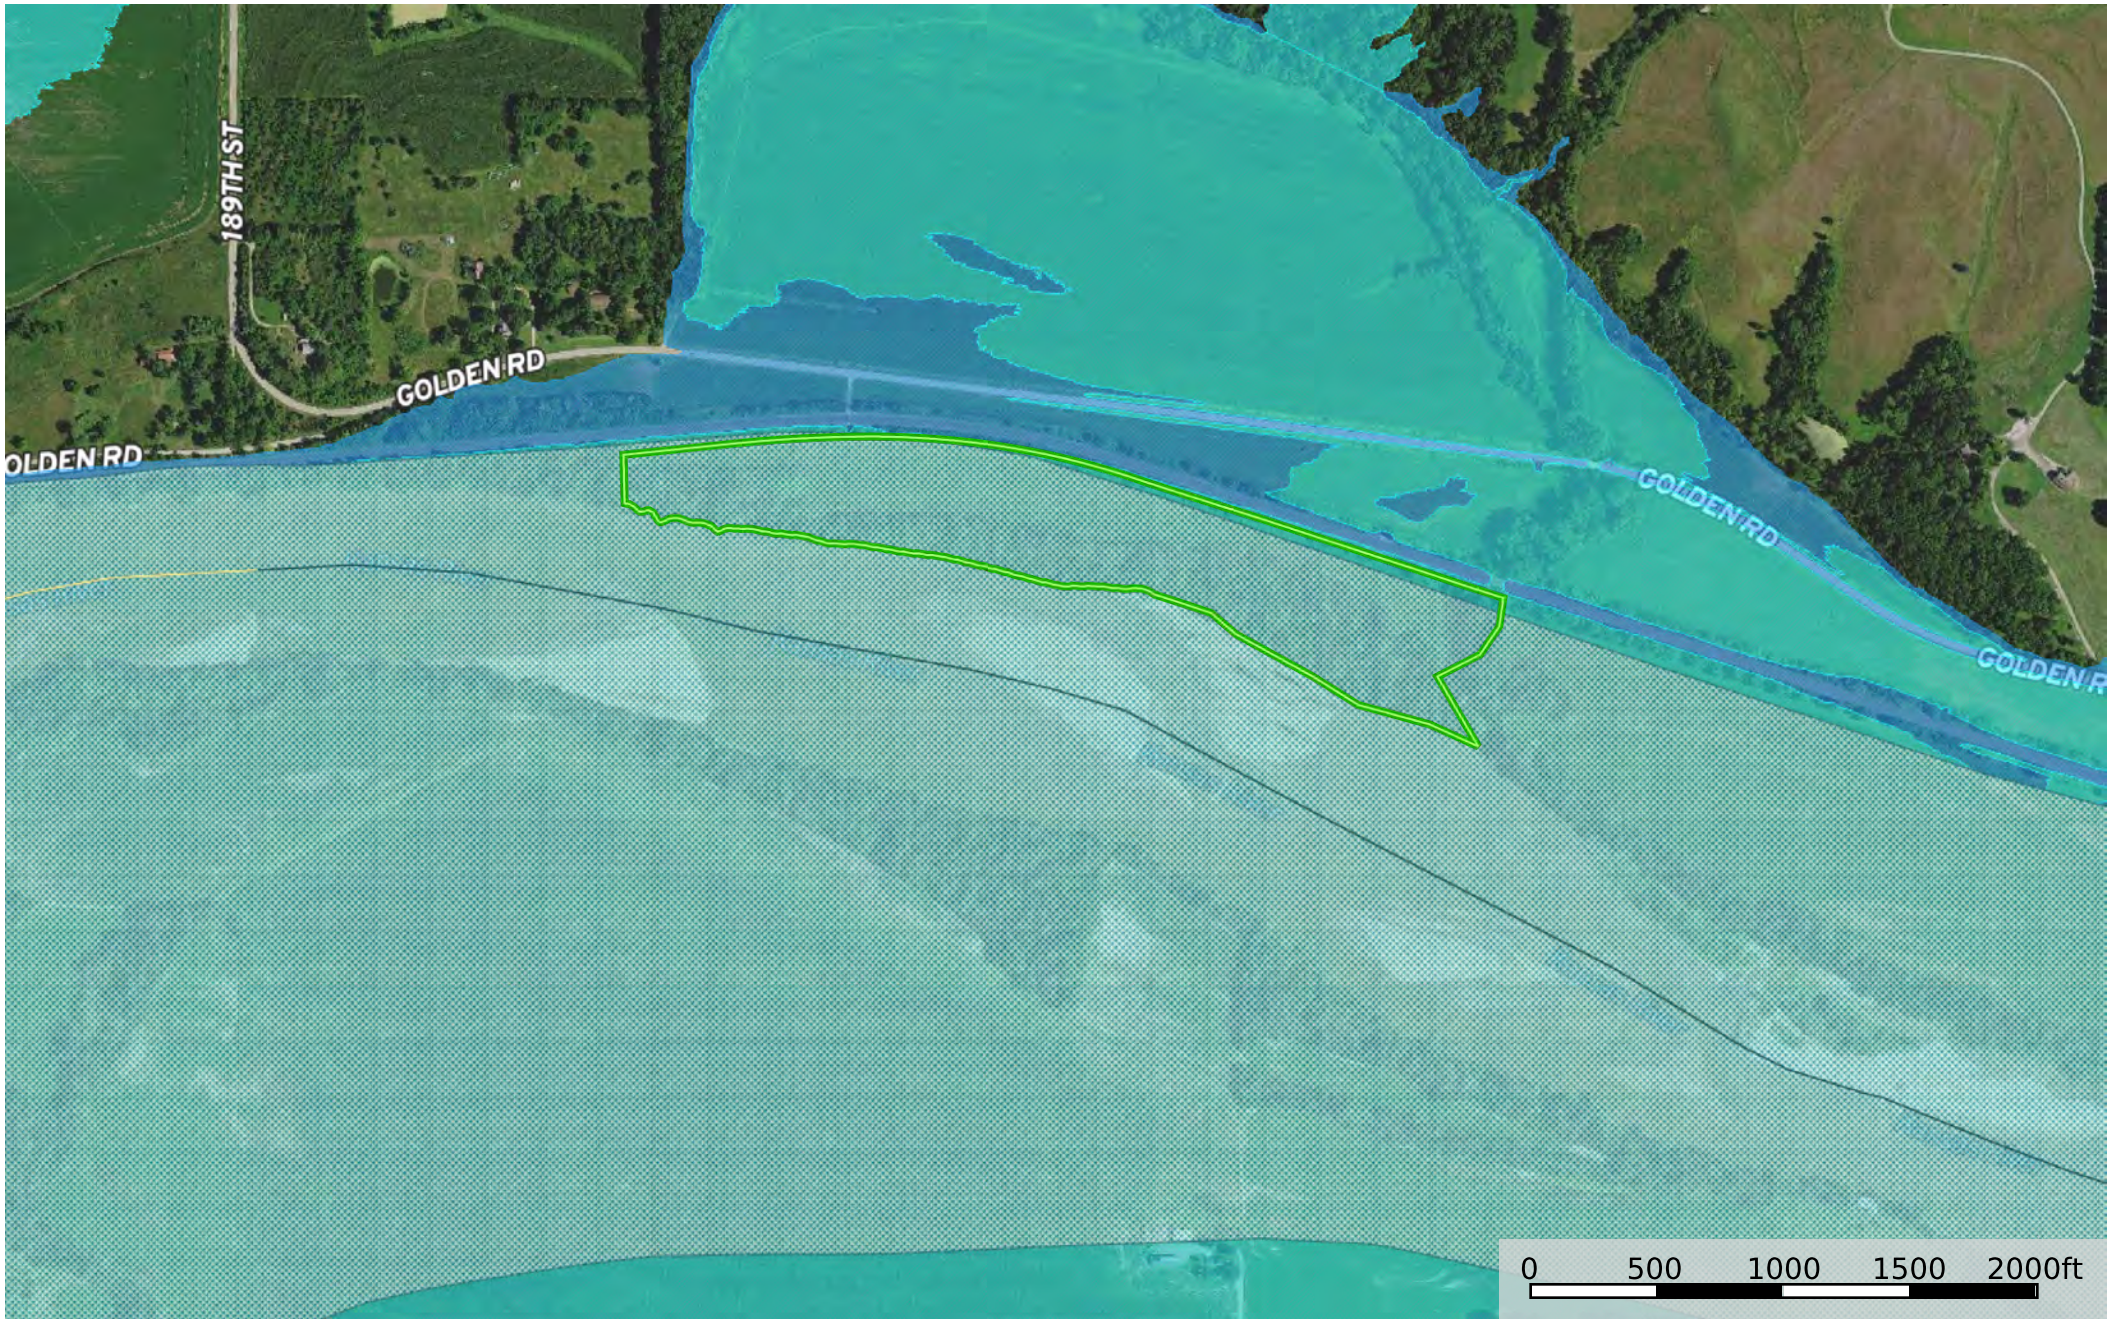

River Bottom Farm & Rec #4
Leavenworth County, Kansas, 35 AC +/-

- Boundary 5
- 100 Year Floodplain
- 500 Year Floodplain
- Floodway
- Special
- Unmapped/ Not Included