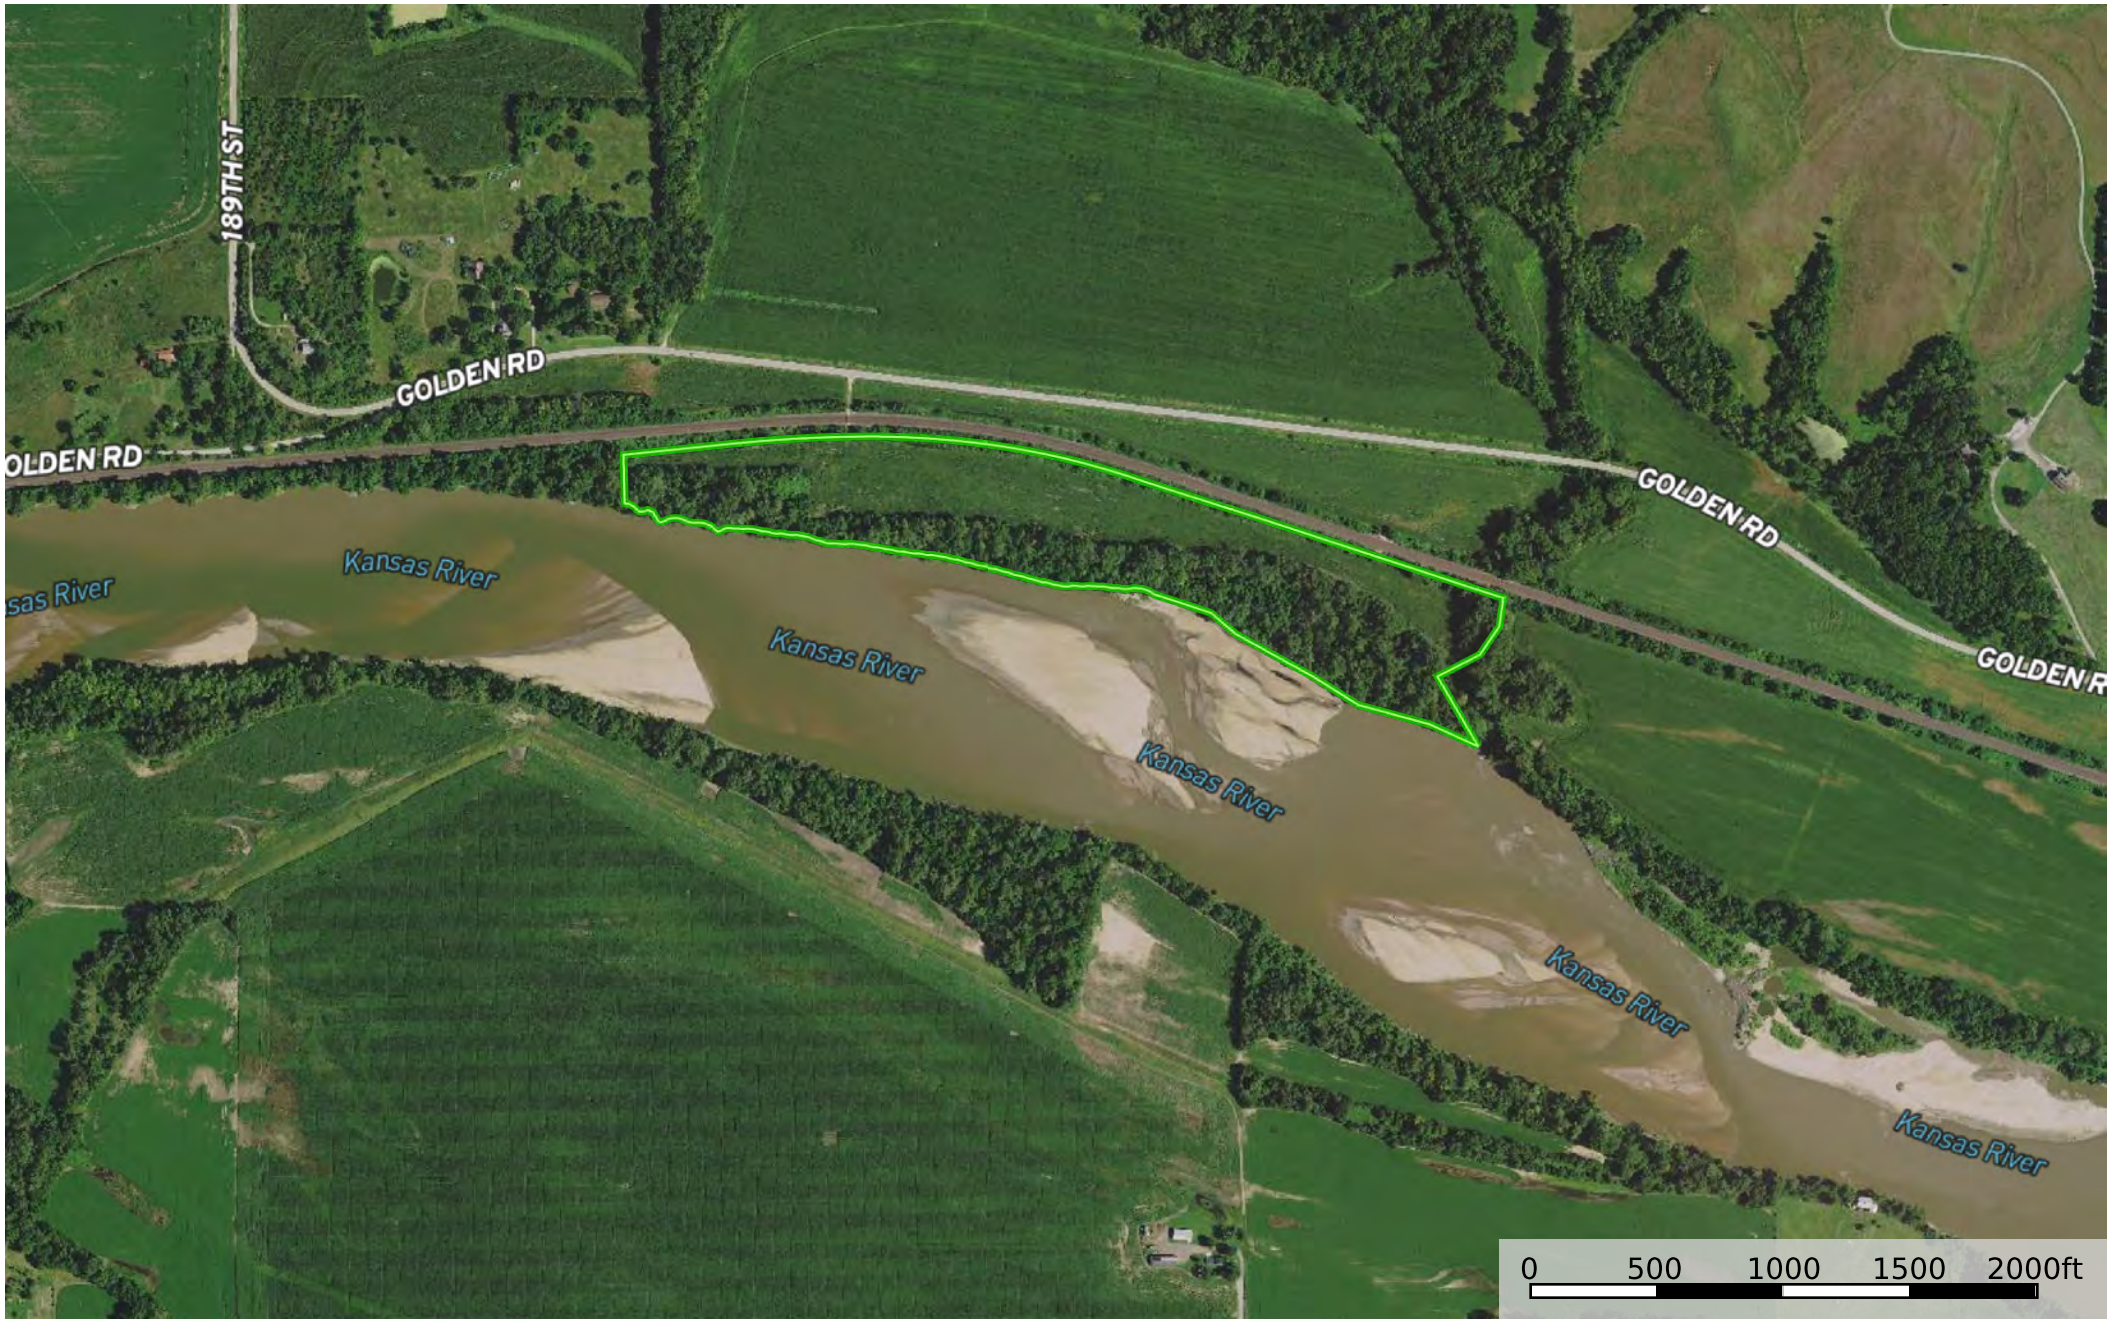

**River Bottom Farm & Rec #4**  
Leavenworth County, Kansas, 35 AC +/-

 Boundary 5