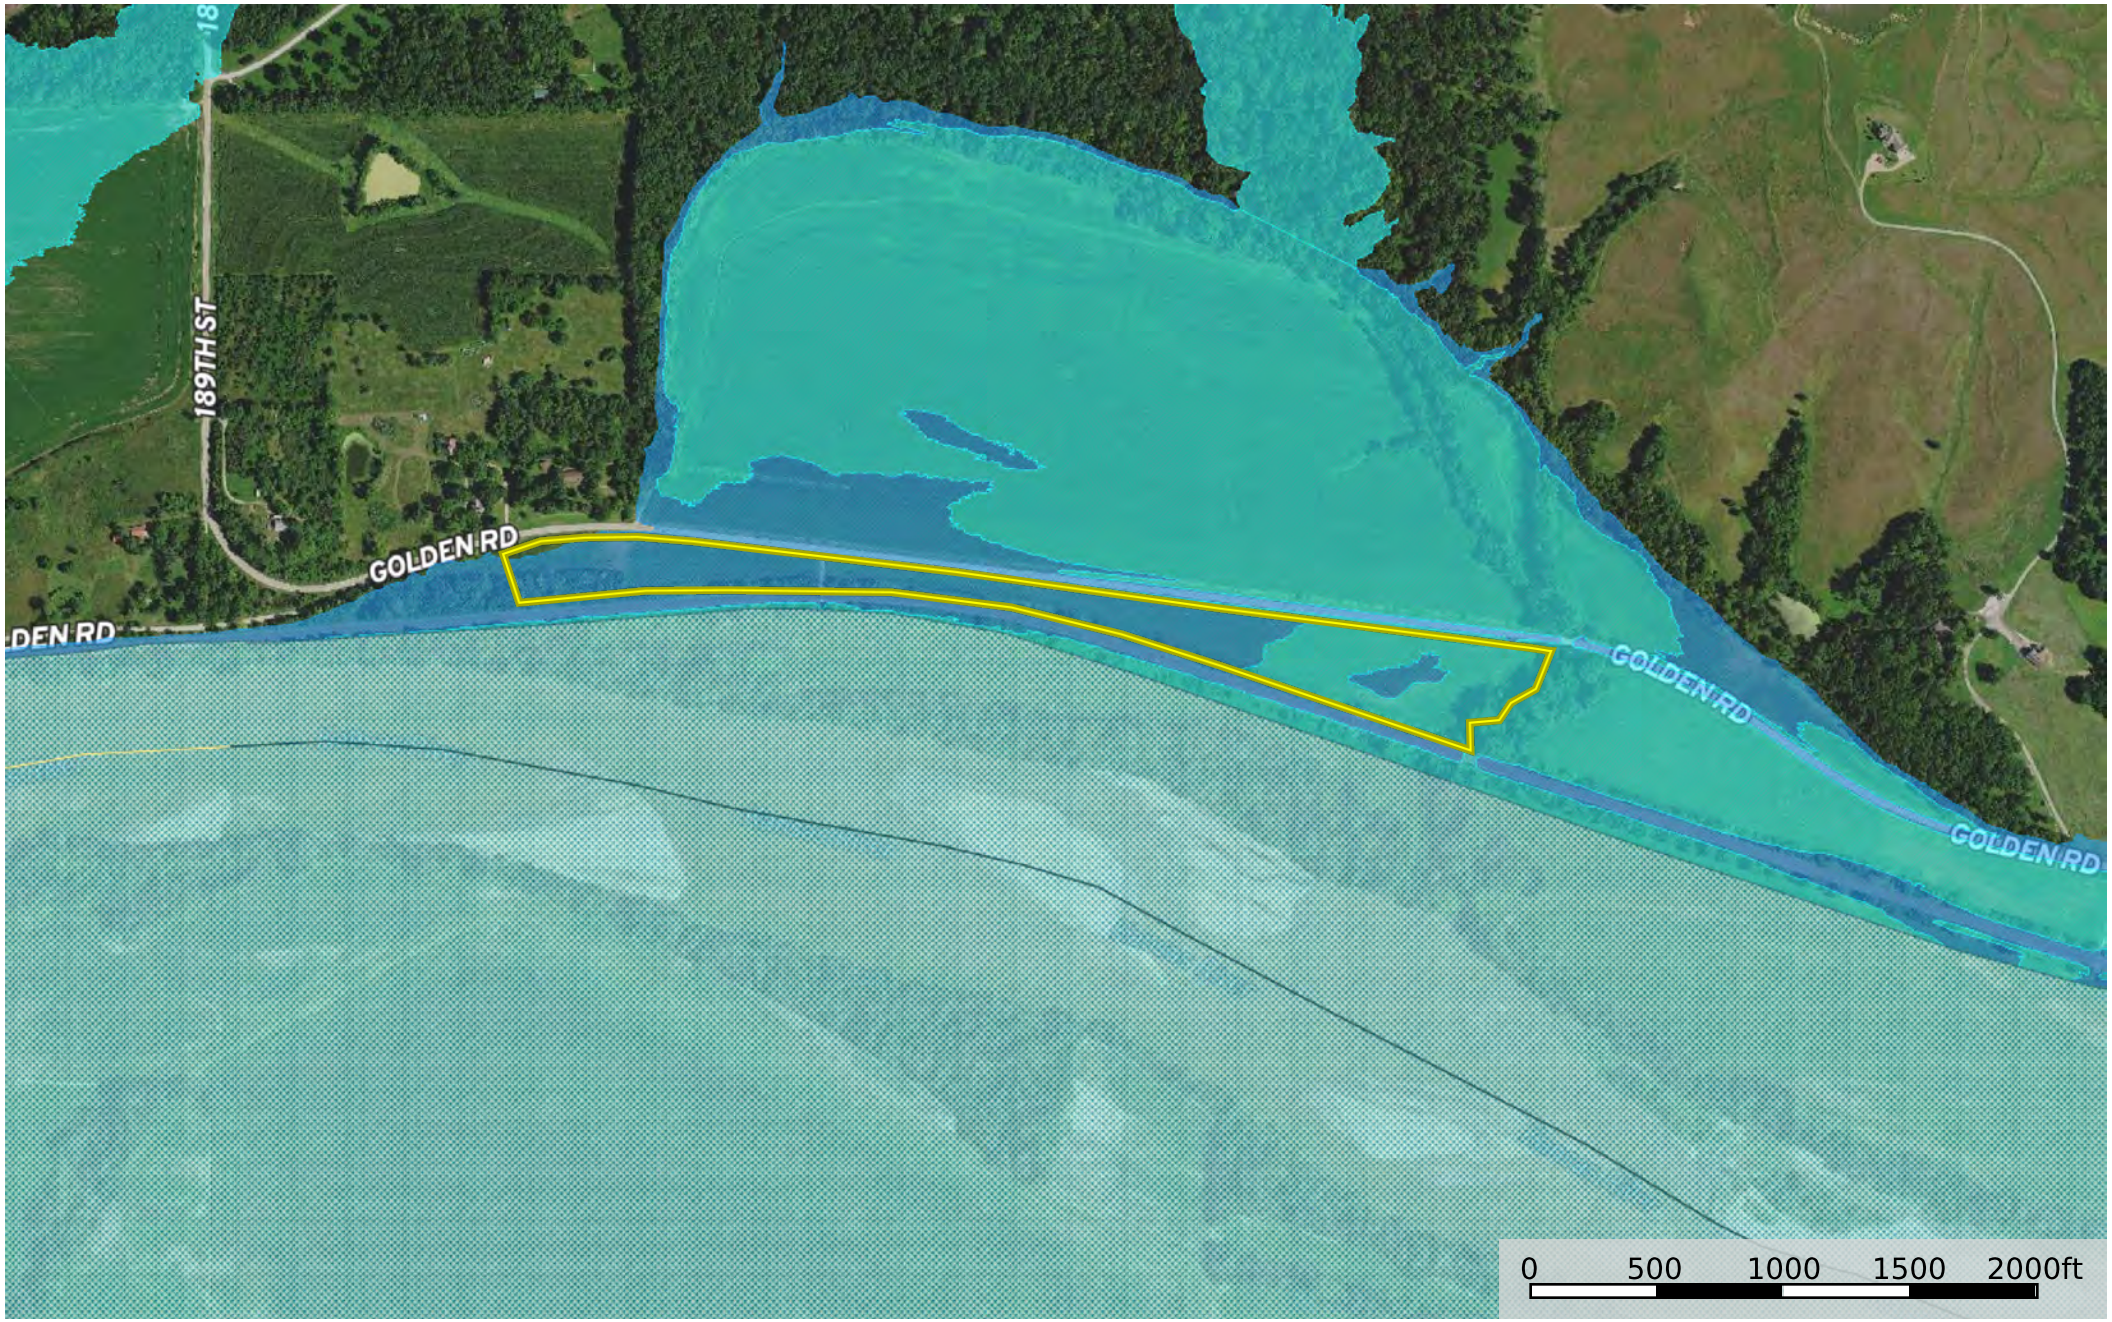

River Bottom Farm & Rec #2
Leavenworth County, Kansas, 20 AC +/-

- Circle
- Boundary 6
- 100 Year Floodplain
- 500 Year Floodplain
- Floodway
- Special
- Unmapped/ Not Included