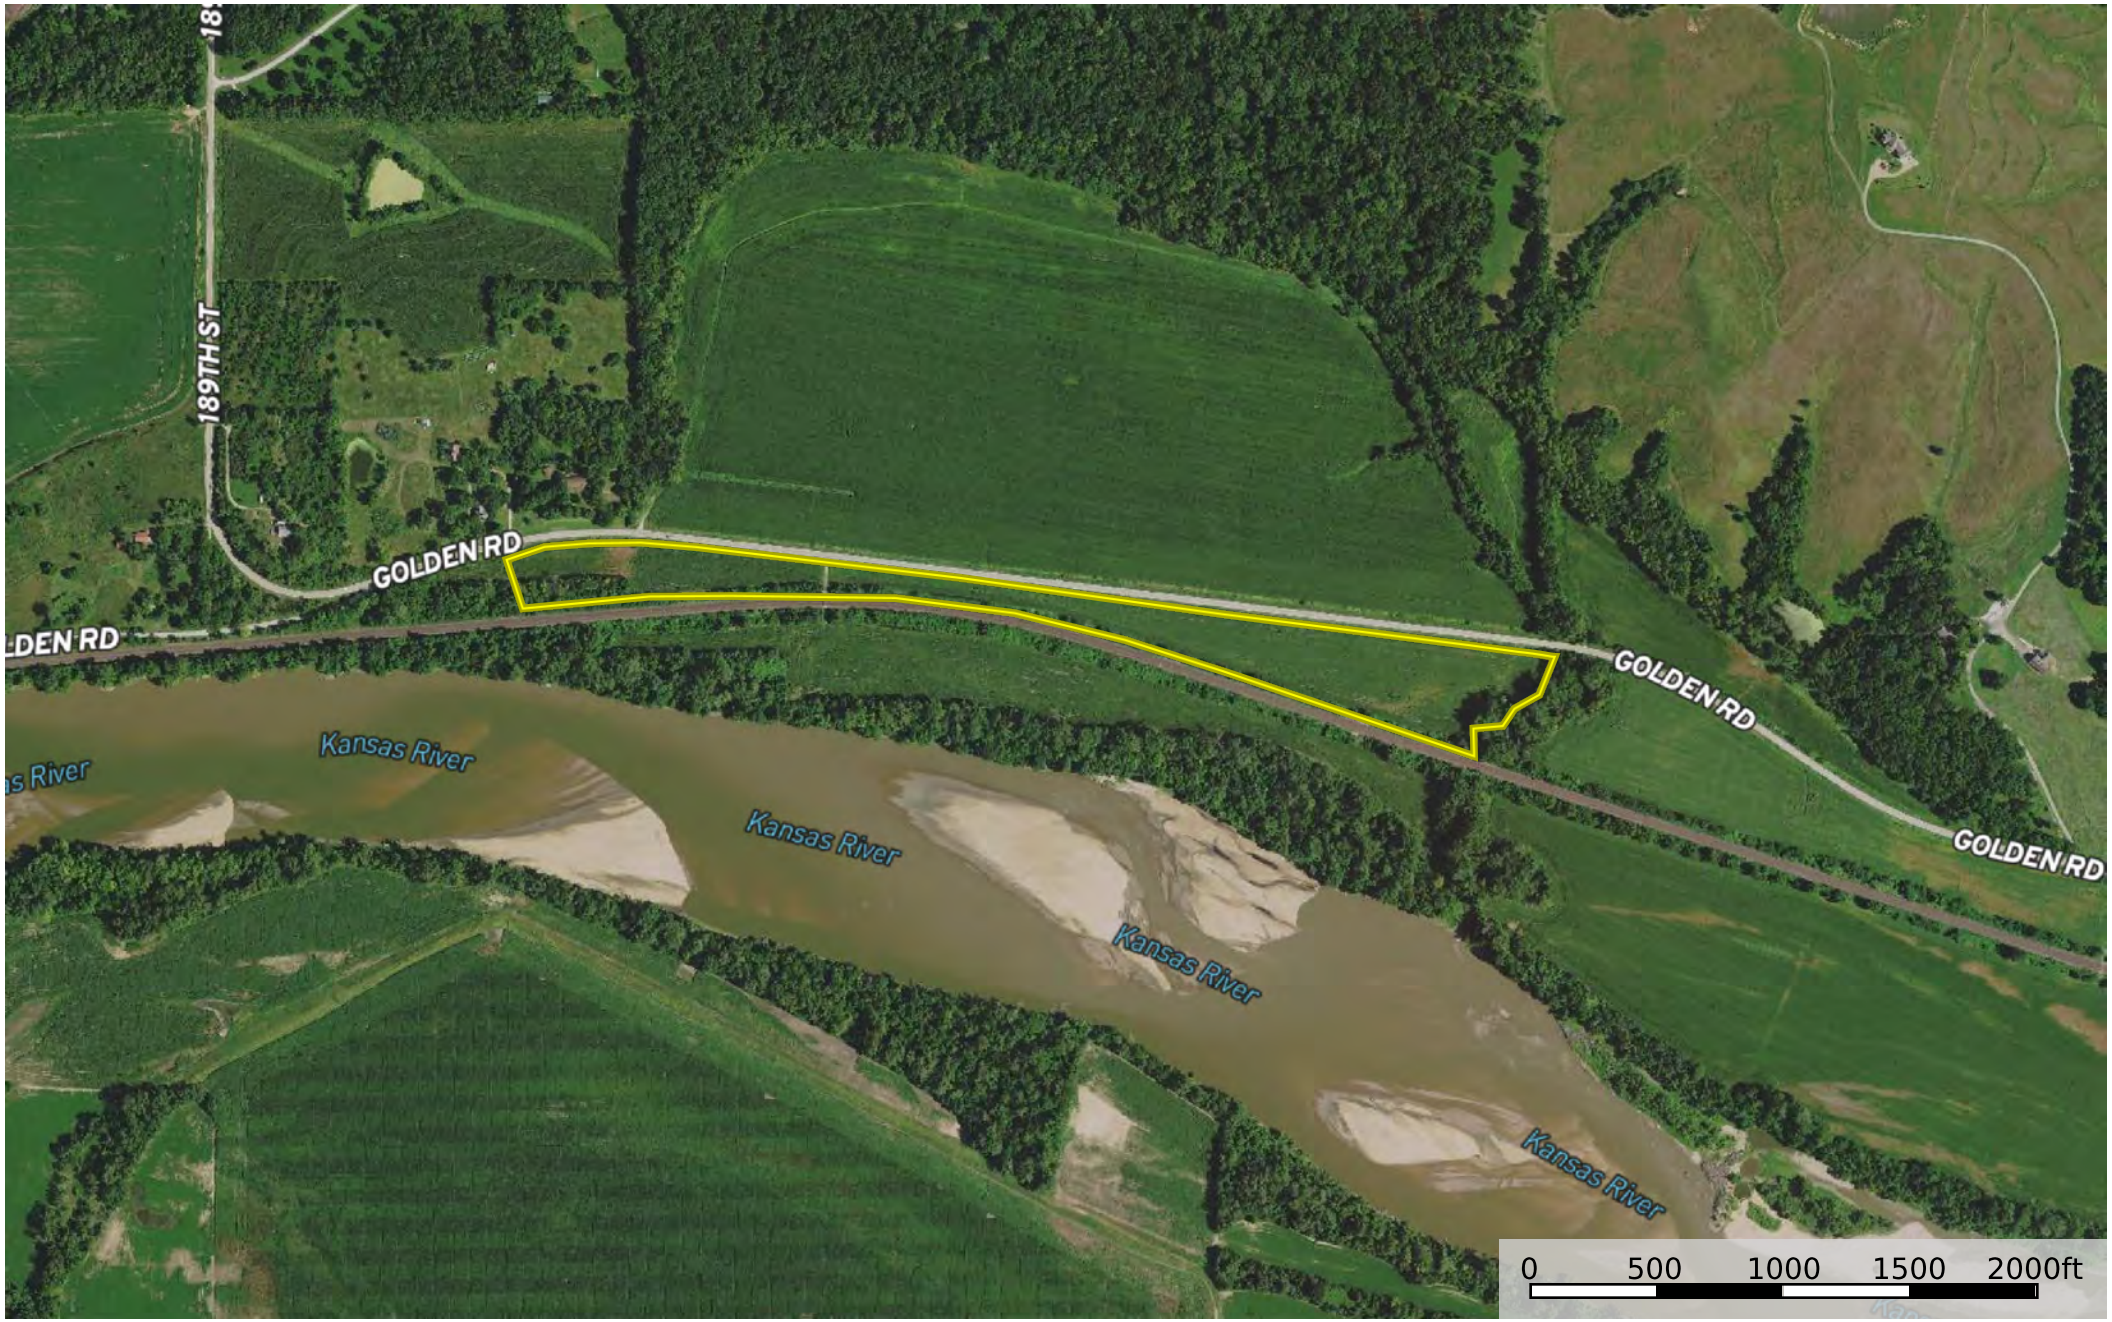

**River Bottom Farm & Rec #2**  
Leavenworth County, Kansas, 20 AC +/-

- Circle
- Boundary 6