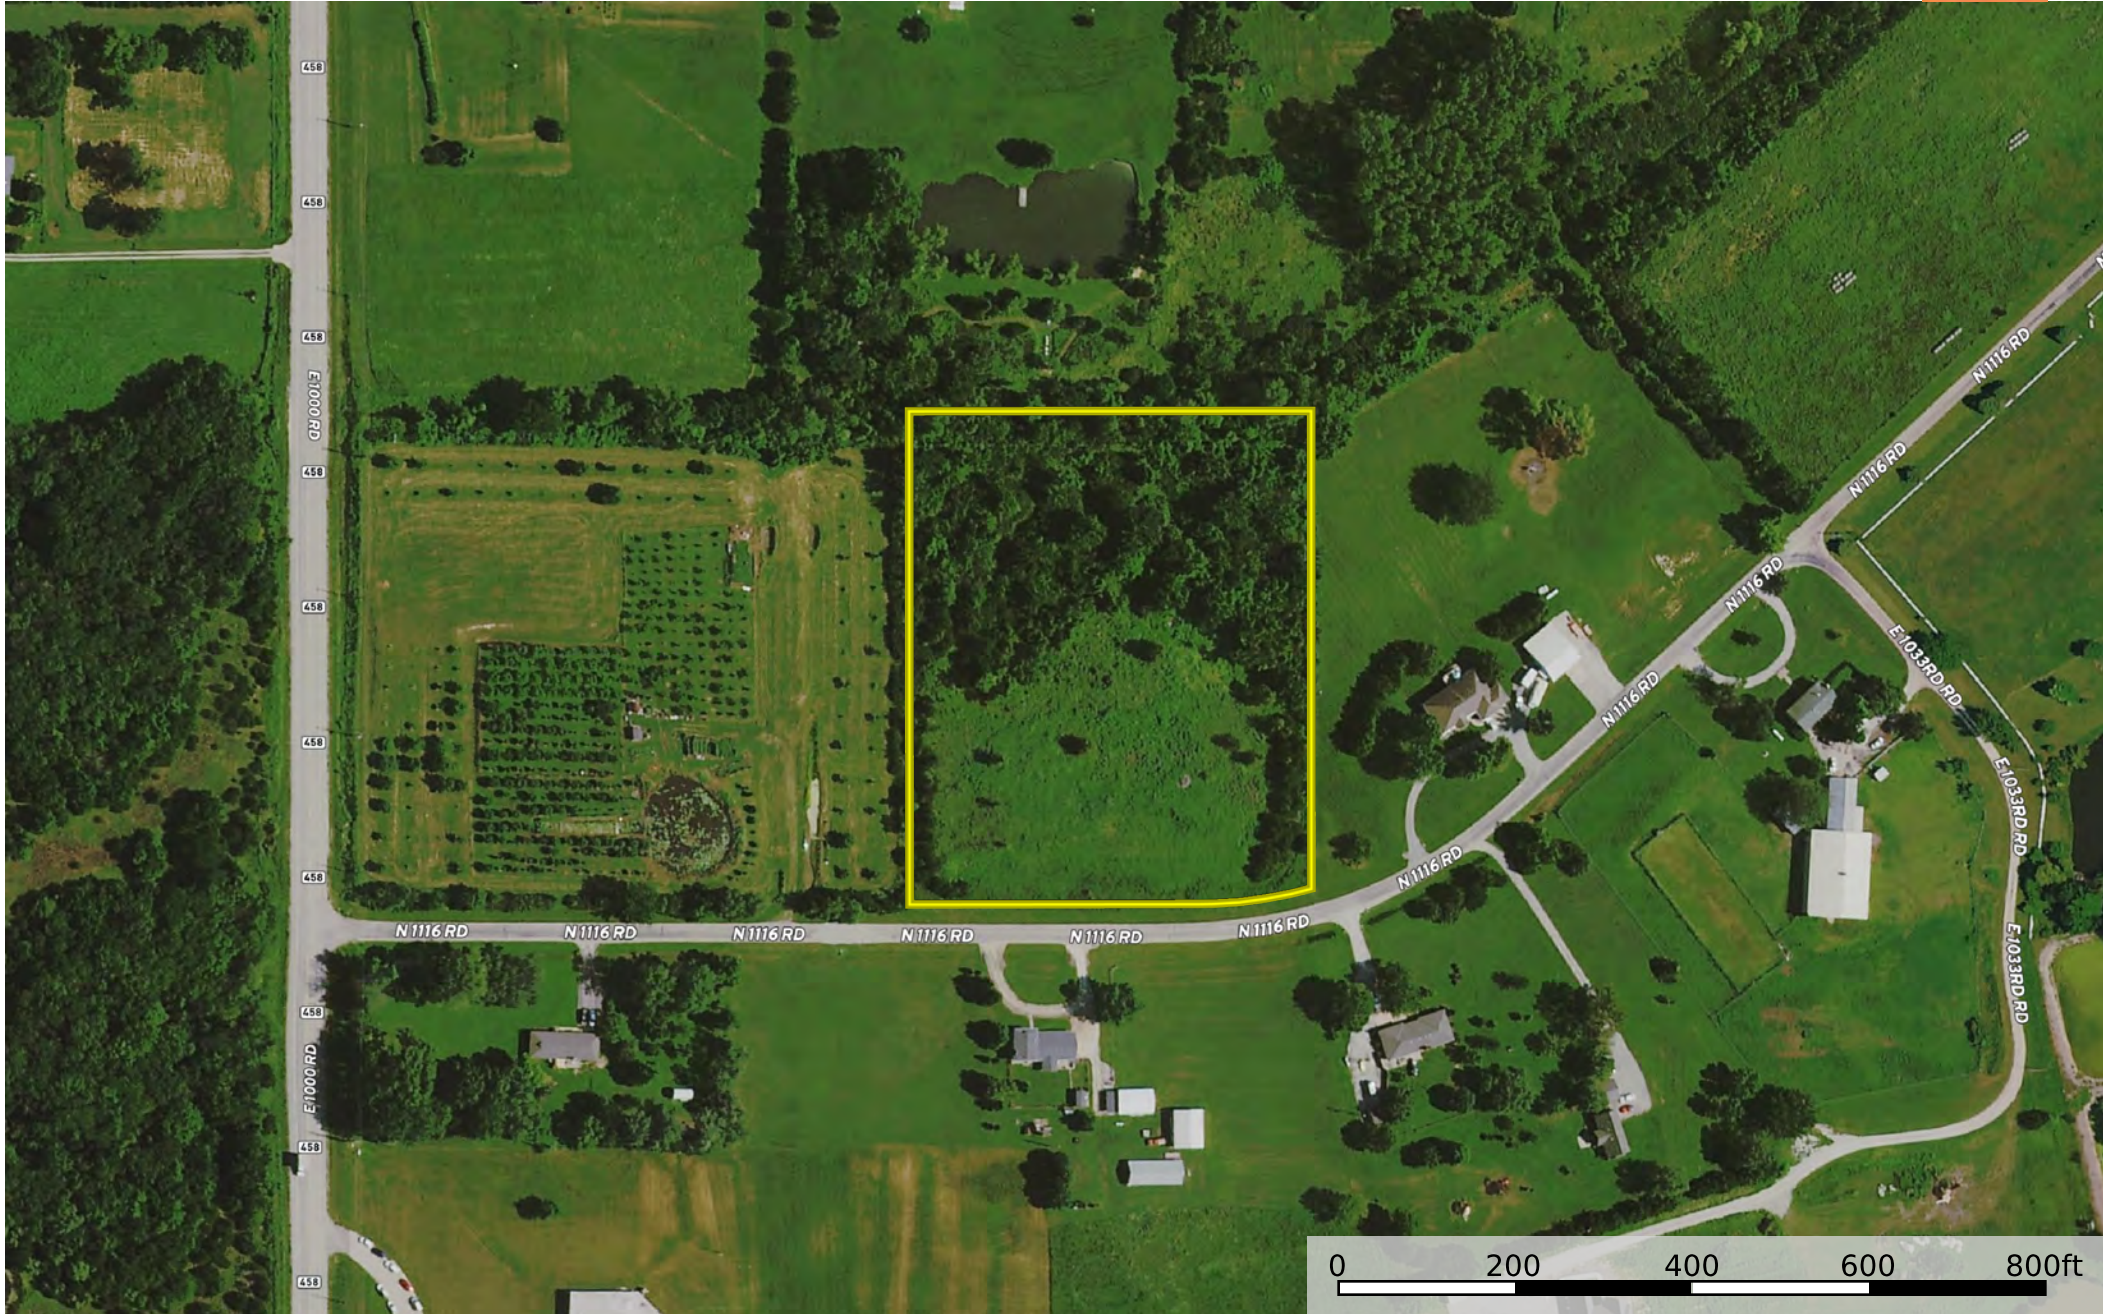

Rancho Verde Estates

Kansas, 5.8 AC +/-

 Boundary