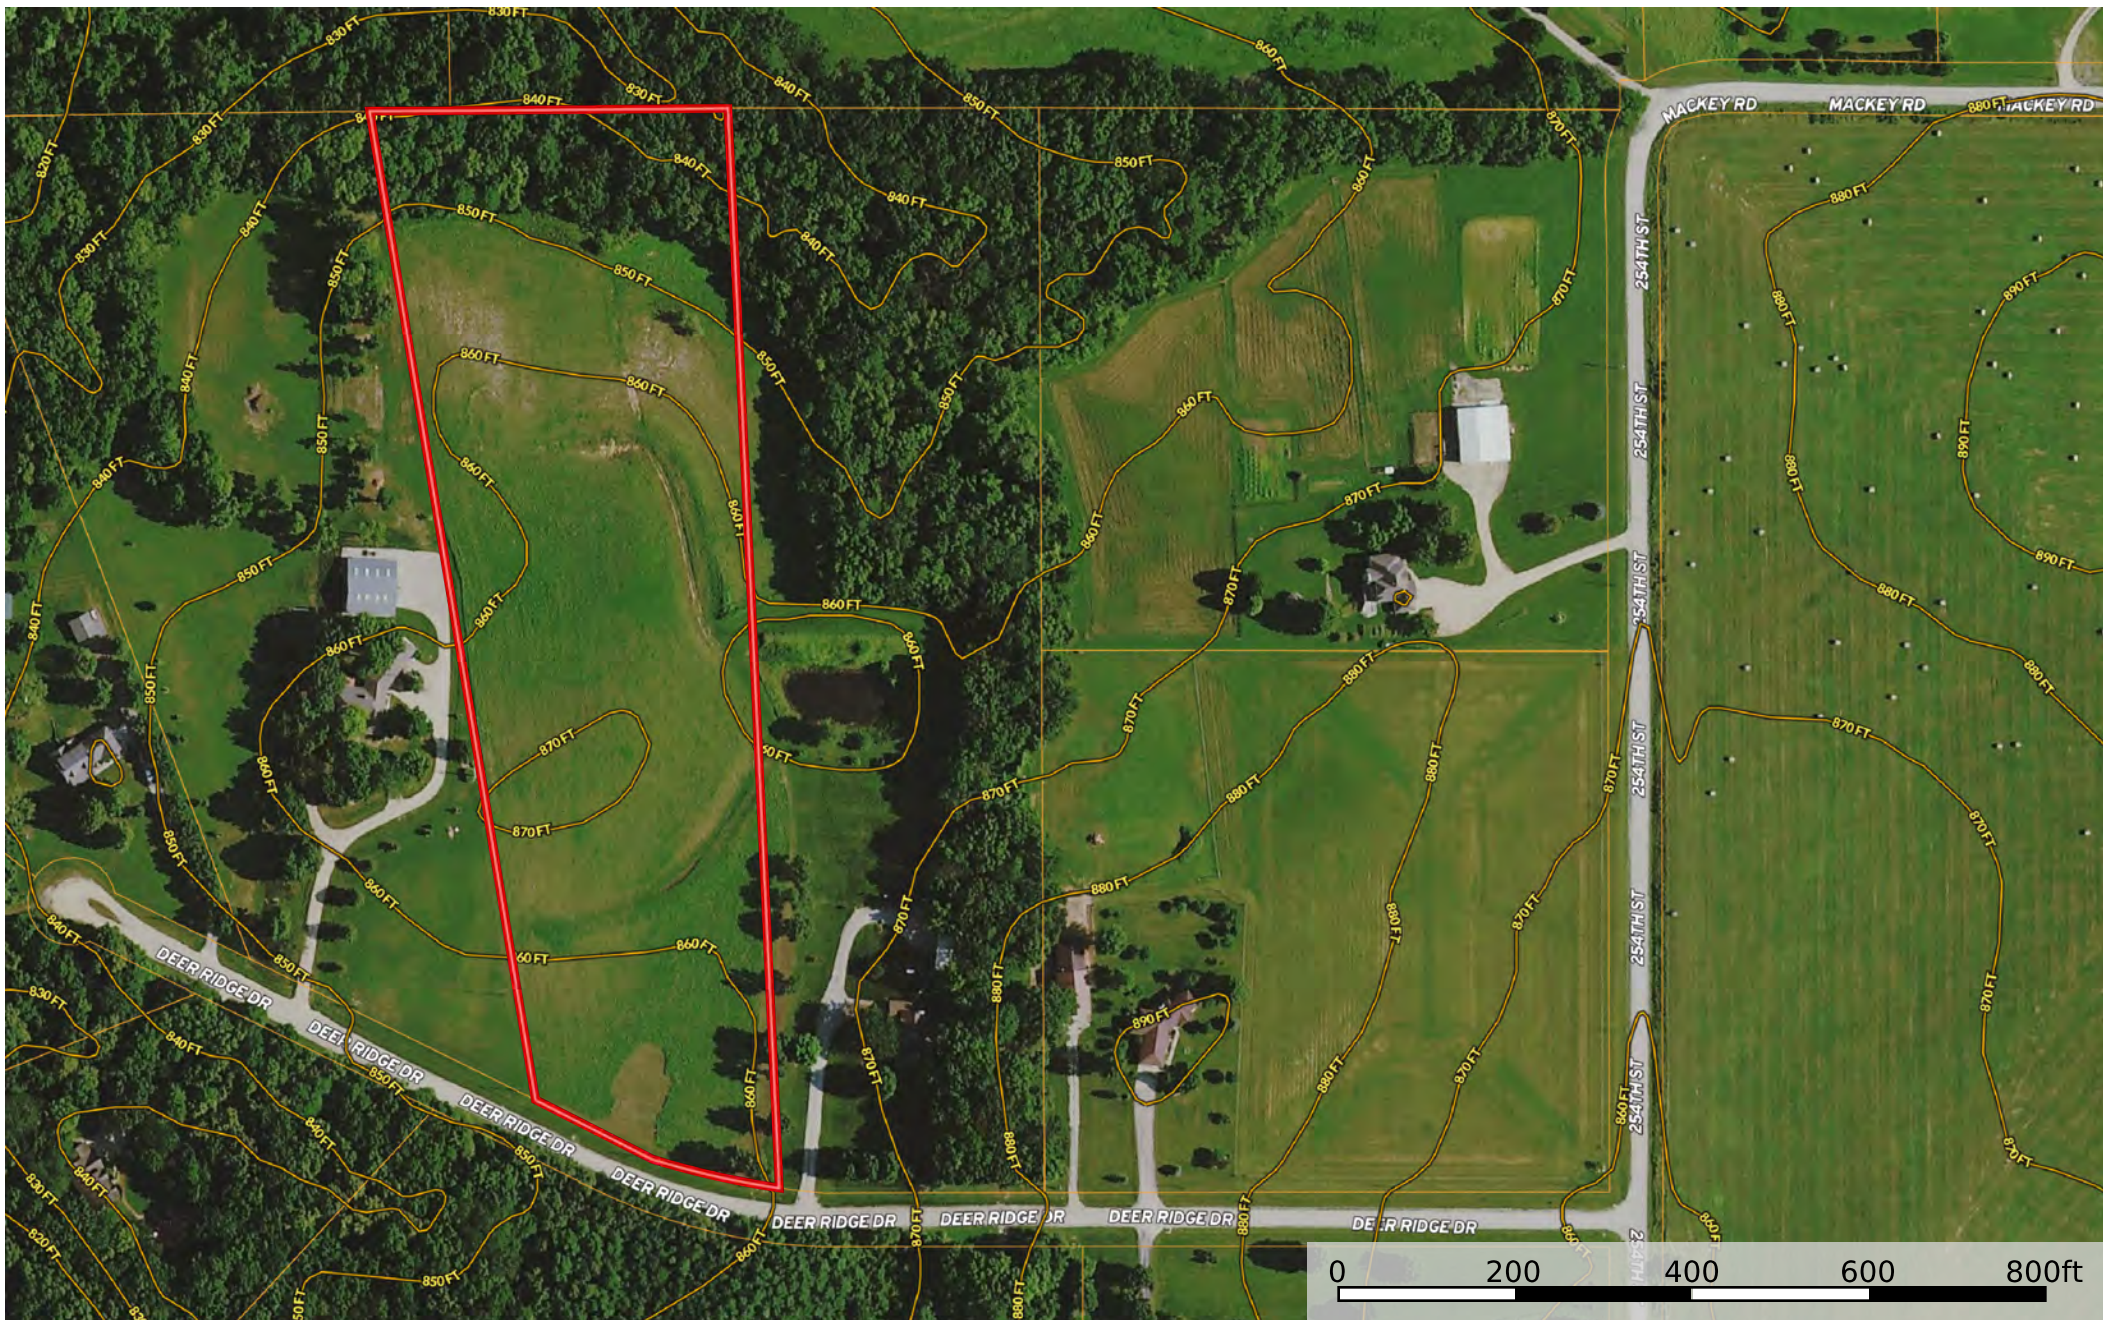

# Deer Ridge - Vacant Lot

Leavenworth County, Leavenworth County, Kansas, 9 AC +/-

 Boundary