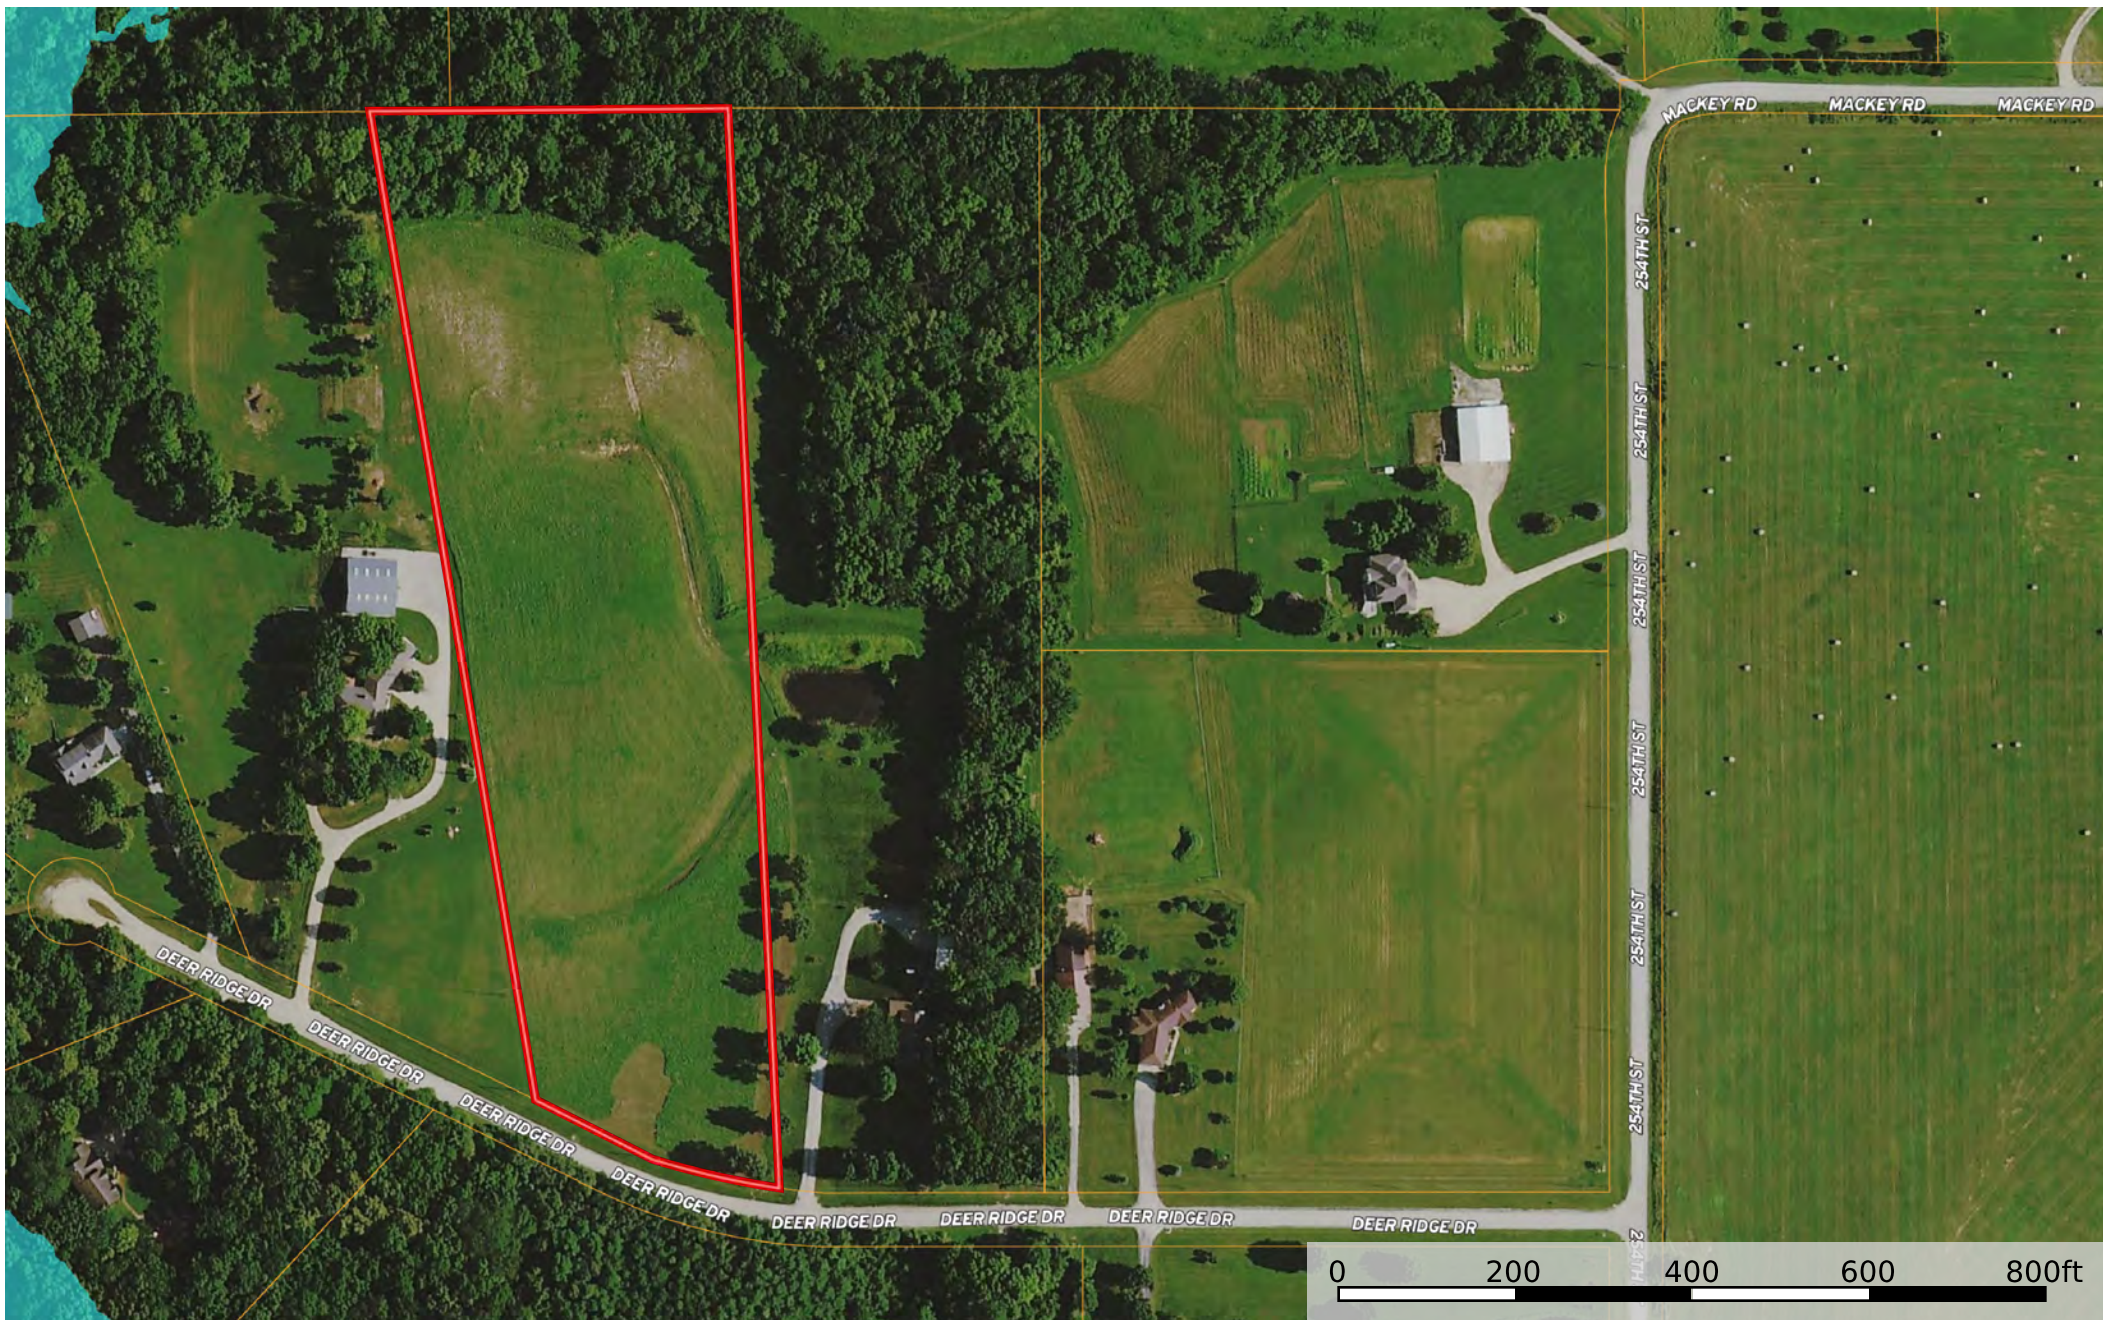

Deer Ridge - Vacant Lot

Leavenworth County, Leavenworth County, Kansas, 9 AC +/-

- Boundary
- 100 Year Floodplain
- 500 Year Floodplain
- Floodway
- Special
- Unmapped/ Not Included