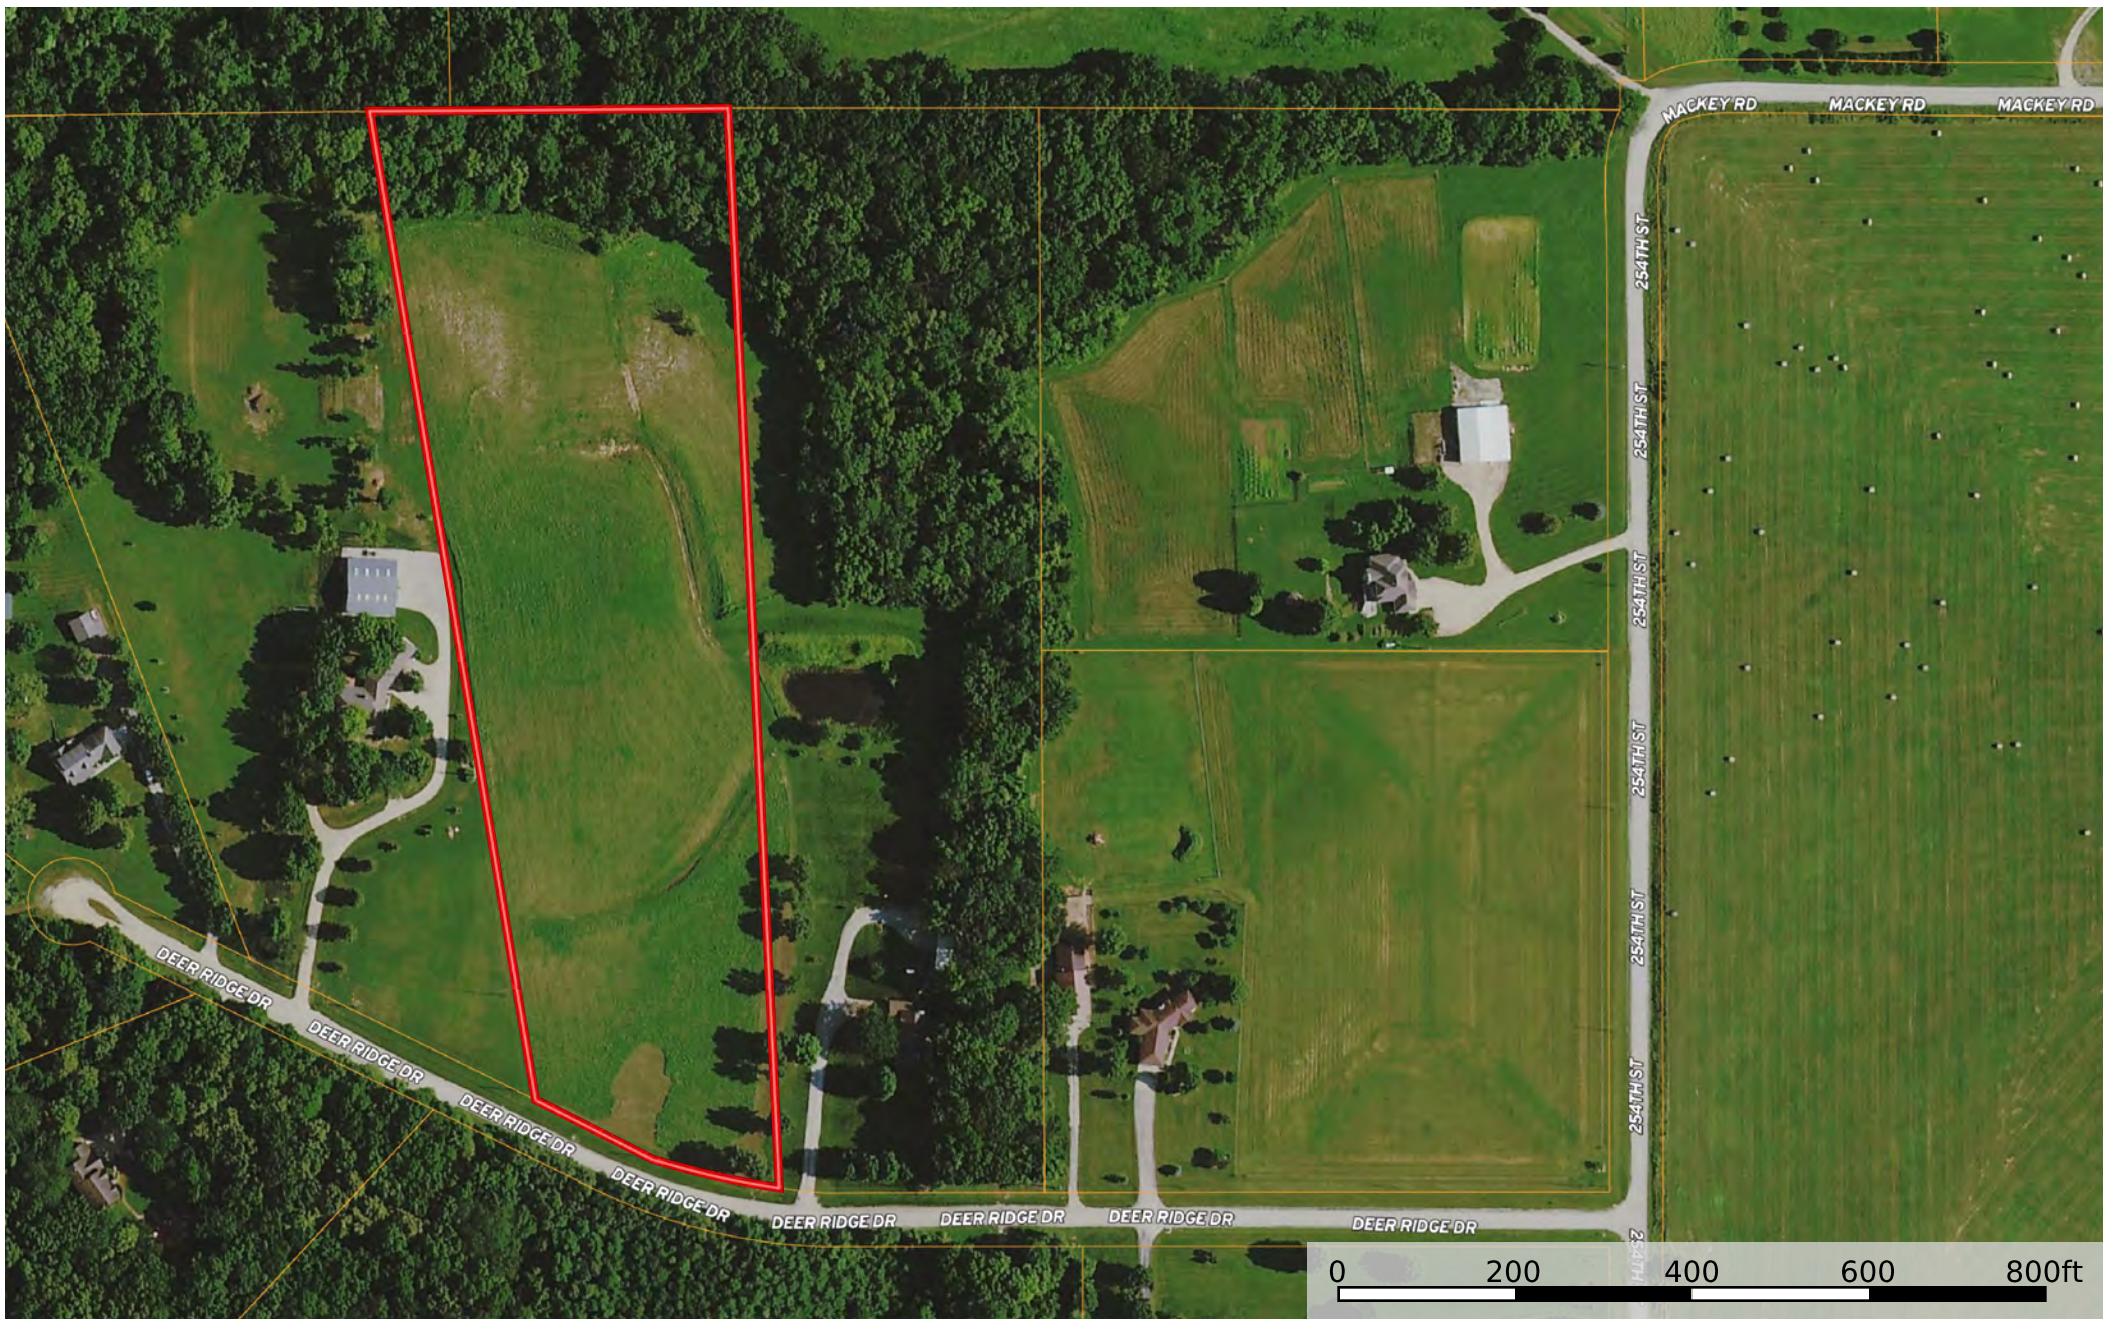

Deer Ridge - Vacant Lot

Leavenworth County, Leavenworth County, Kansas, 9 AC +/-

 Boundary